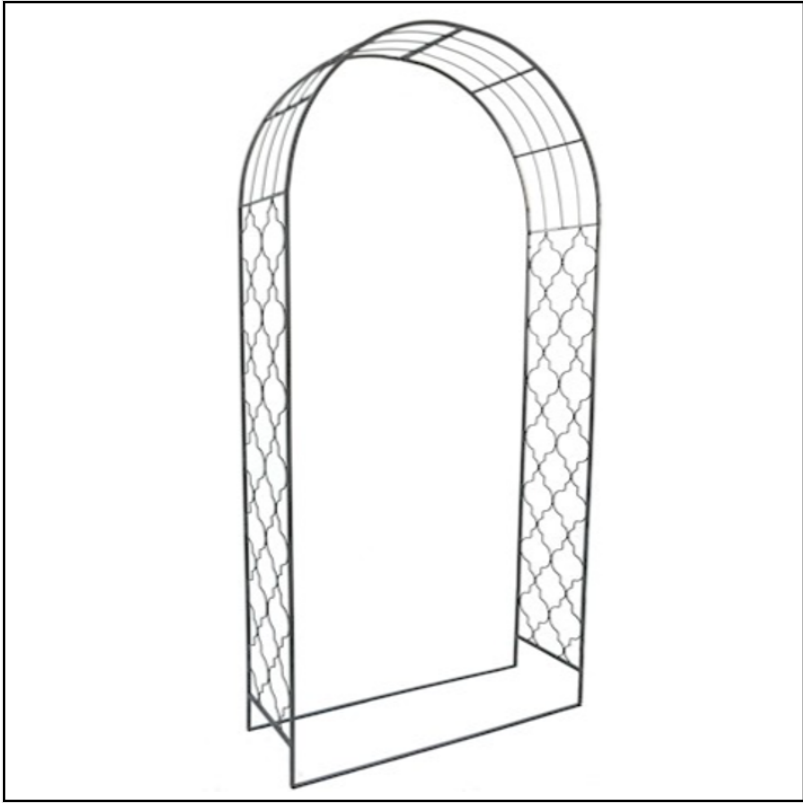

Ascalon Marrakech Garden Arch Structure Umbra Grey

31-02711

Ascalon Marrakech Garden Arch Structure Umbra Grey

31-02711

 **ernestDOE**
Where you can buy with confidence

Our Price: £124.99

Description

Ascalon Marrakech Garden Arch Structure Umbra Grey

Featuring an intricate design, this decorative garden piece will add depth and dimension to any garden quarter, albeit as a grand entrance, supporting structure and more...

Manufactured from hard wearing steel with a powder coated finish for year round weather resistance, it will provide a firm support for your lightweight climbers & roses and a statement piece to be enjoyed as the season moves on.

Dimensions:- 226*110*41 (cm).

Like this Ascalon Garden Arch Structure? Why not browse the **FULL COLLECTION** to create your perfect outdoor escape.

To keep up to date with our latest news, offers and promotions; be sure to join us on **Facebook & Instagram**.