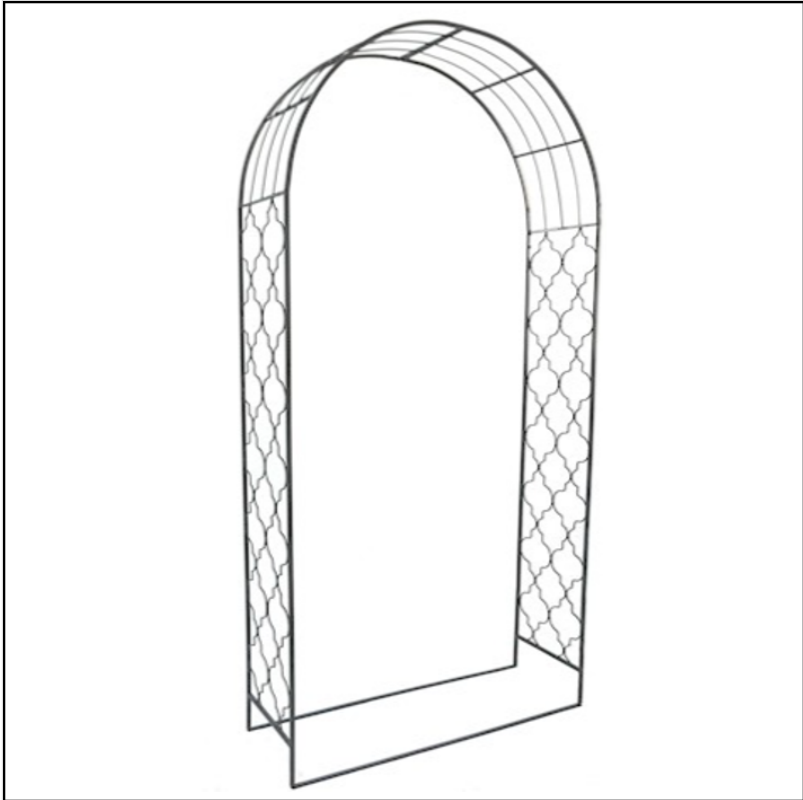

Ascalon Marrakech Garden Arch Structure Umbra Grey

31-02711

Ascalon Marrakech Garden Arch Structure Umbra Grey

31-02711

Our Price: £127.5

Description

Ascalon Marrakech Garden Arch Structure Umbra Grey

Featuring an intricate design, this decorative garden piece will add depth and dimension to any garden quarter, albeit as a grand entrance, supporting structure and more...

Manufactured from hard wearing steel with a powder coated finish for year round weather resistance, it will provide a firm support for your lightweight climbers & roses and a statement piece to be enjoyed as the season moves on.

Dimensions:- 226*110*41 (cm).

Like this Ascalon Garden Arch Structure? Why not browse the **FULL COLLECTION** to create your perfect outdoor escape.

To keep up to date with our latest news, offers and promotions; be sure to join us on **Facebook & Instagram**.