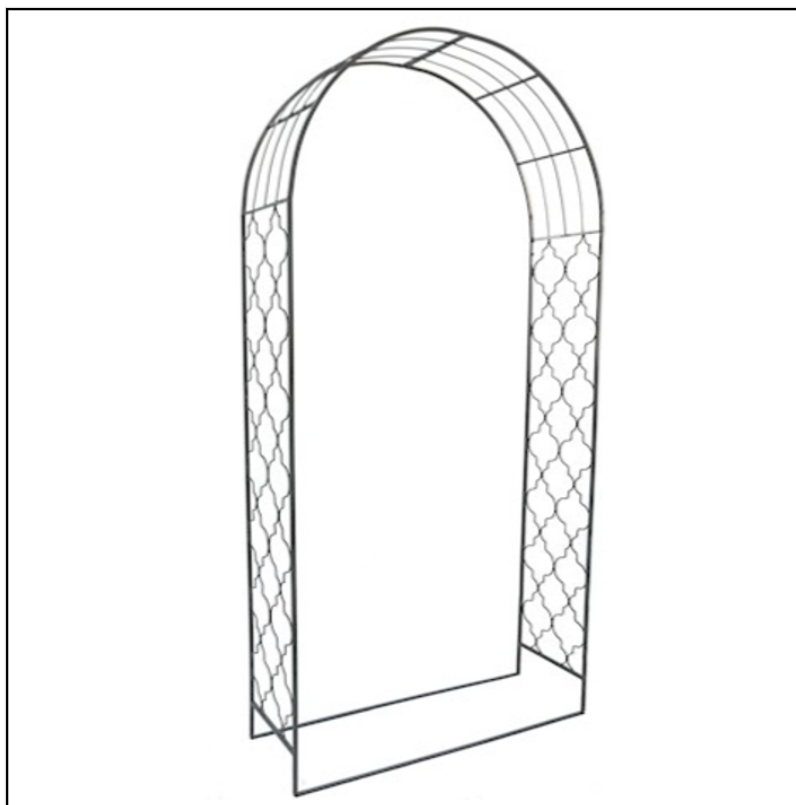

Ascalon Marrakech Garden Arch Structure Umbra Grey

31-02711

Ascalon Marrakech Garden Arch Structure Umbra Grey

31-02711

Our Price: £127.5

Description

Ascalon Marrakech Garden Arch Structure Umbra Grey

Featuring an intricate design, this decorative garden piece will add depth and dimension to any garden quarter, albeit as a grand entrance, supporting structure and more...

Manufactured from hard wearing steel with a powder coated finish for year round weather resistance, it will provide a firm support for your lightweight climbers & roses and a statement piece to be enjoyed as the season moves on.

Dimensions:- 226*110*41 (cm).

Like this Ascalon Garden Arch Structure? Why not browse the **FULL COLLECTION** to create your perfect outdoor escape.

To keep up to date with our latest news, offers and promotions; be sure to join us on **Facebook & Instagram**.