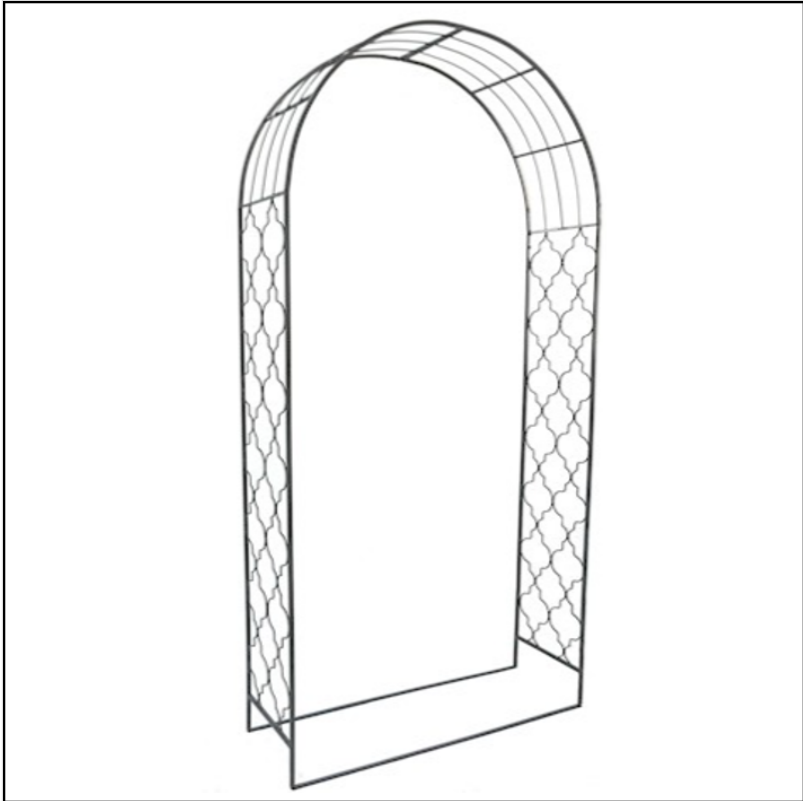

Ascalon Marrakech Garden Arch Structure Umbra Grey

31-02711

Ascalon Marrakech Garden Arch Structure Umbra Grey

31-02711

Our Price: £127.5

Description

Ascalon Marrakech Garden Arch Structure Umbra Grey

Featuring an intricate design, this decorative garden piece will add depth and dimension to any garden quarter, albeit as a grand entrance, supporting structure and more...

Manufactured from hard wearing steel with a powder coated finish for year round weather resistance, it will provide a firm support for your lightweight climbers & roses and a statement piece to be enjoyed as the season moves on.

Dimensions:- 226*110*41 (cm).

Like this Ascalon Garden Arch Structure? Why not browse the **FULL COLLECTION** to create your perfect outdoor escape.

To keep up to date with our latest news, offers and promotions; be sure to join us on **Facebook & Instagram**.