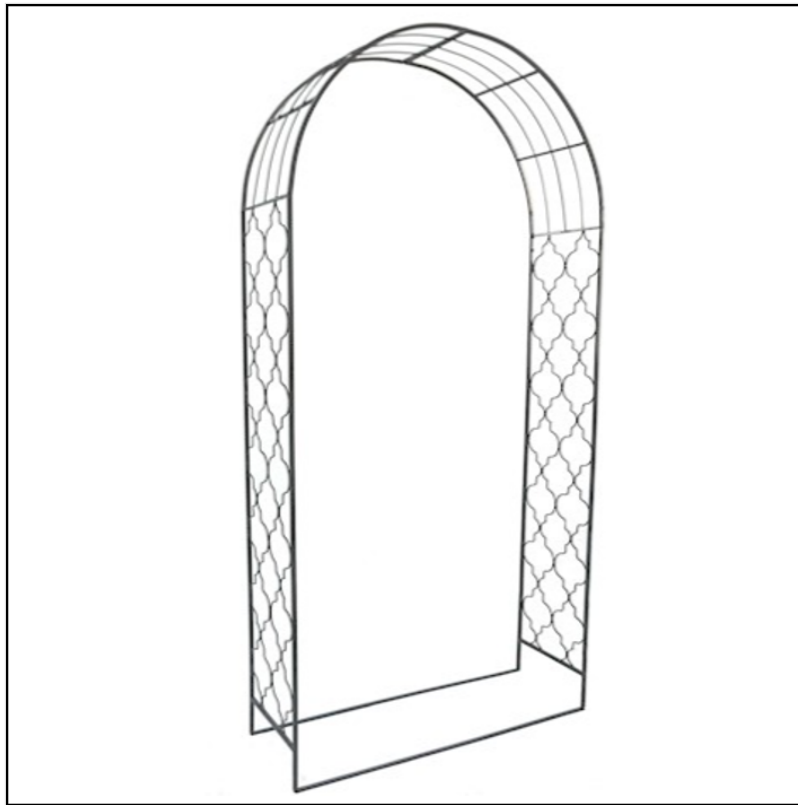

Ascalon Marrakech Garden Arch Structure Umbra Grey

31-02711

Ascalon Marrakech Garden Arch Structure Umbra Grey

31-02711

 **ernestDOE**
Where you can buy with confidence

Our Price: £124.99

Description

Ascalon Marrakech Garden Arch Structure Umbra Grey

Featuring an intricate design, this decorative garden piece will add depth and dimension to any garden quarter, albeit as a grand entrance, supporting structure and more...

Manufactured from hard wearing steel with a powder coated finish for year round weather resistance, it will provide a firm support for your lightweight climbers & roses and a statement piece to be enjoyed as the season moves on.

Dimensions:- 226*110*41 (cm).

Like this Ascalon Garden Arch Structure? Why not browse the **FULL COLLECTION** to create your perfect outdoor escape.

To keep up to date with our latest news, offers and promotions; be sure to join us on **Facebook & Instagram**.