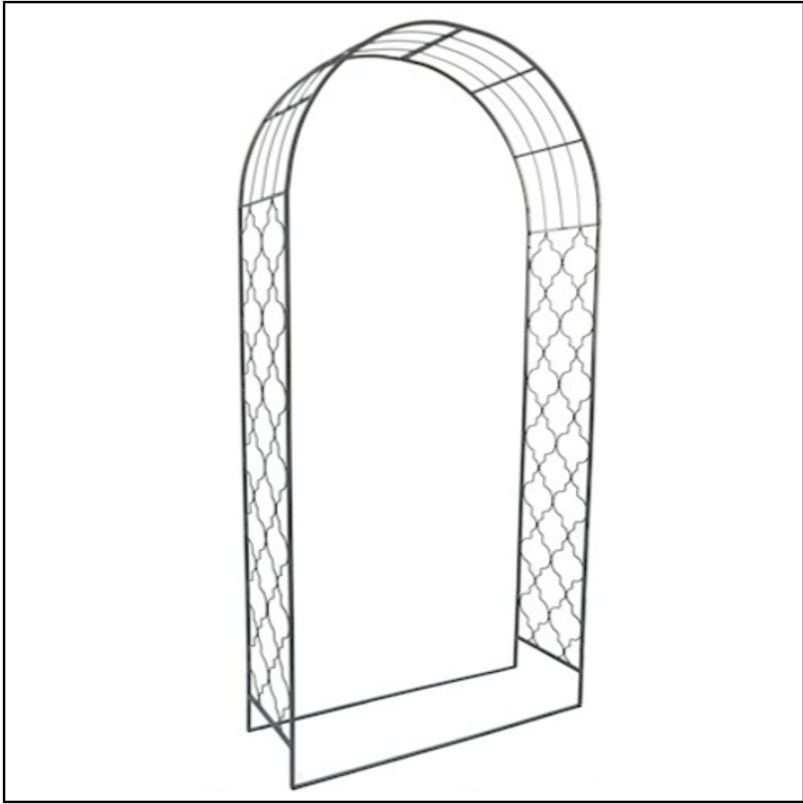

Ascalon Marrakech Garden Arch Structure Umbra Grey

31-02711

Ascalon Marrakech Garden Arch Structure Umbra Grey

31-02711

 **ernestDOE**
Where you can buy with confidence

Our Price: £124.99

Description

Ascalon Marrakech Garden Arch Structure Umbra Grey

Featuring an intricate design, this decorative garden piece will add depth and dimension to any garden quarter, albeit as a grand entrance, supporting structure and more...

Manufactured from hard wearing steel with a powder coated finish for year round weather resistance, it will provide a firm support for your lightweight climbers & roses and a statement piece to be enjoyed as the season moves on.

Dimensions:- 226*110*41 (cm).

Like this Ascalon Garden Arch Structure? Why not browse the **FULL COLLECTION** to create your perfect outdoor escape.

To keep up to date with our latest news, offers and promotions; be sure to join us on **Facebook & Instagram**.