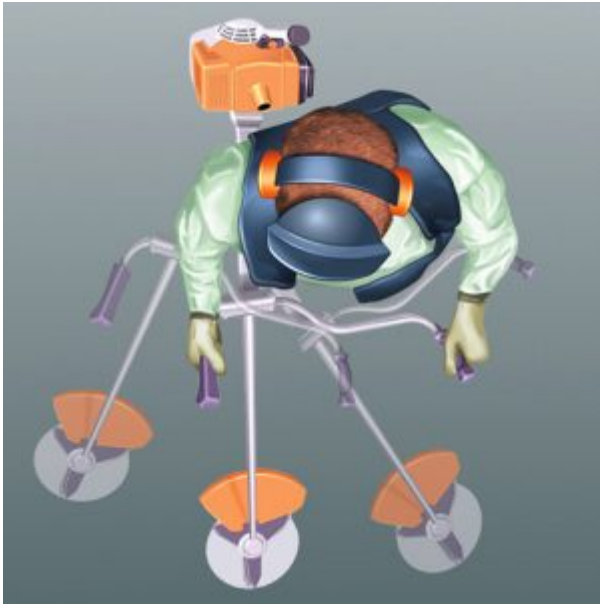

Stihl FSA 90 Cordless Brushcutter (Shell only)

SH-48632000001

 **ernestDOE**
Where you can buy with confidence

Our Price: £366

Description

Stihl FSA 90 Cordless Brushcutter with Bike Handles

Battery and charger sold separately

Powerful, cordless, bike handle brushcutter for working on large areas of tough grass. Supplied with a 260mm, two sided grass cutting blade and double shoulder harness for comfort. The ergonomic control handle features STIHL ECOSPEED technology, allowing for partial load control and increased run times.

Stihl FSA 90 Cordless Brushcutter (Shell only)

SH-48632000001

Bike Handle - When used in conjunction with a harness, the bike handle enables a smooth mowing action. The bike handle allows the machine to be easily guided, making it ideal for working on large areas and thus reducing fatigue.

Stihl FSA 90 Cordless Brushcutter (Shell only)

SH-48632000001

Attributes

Technical Data

Handle	Bike/Cowhorn Handle
Rated voltage	36v
Battery type	Lithium-ion
Recommended battery	AP300
Cutting diameter	380mm
Total length	177cm
Run time with AP300	45 minutes (with grass blade)