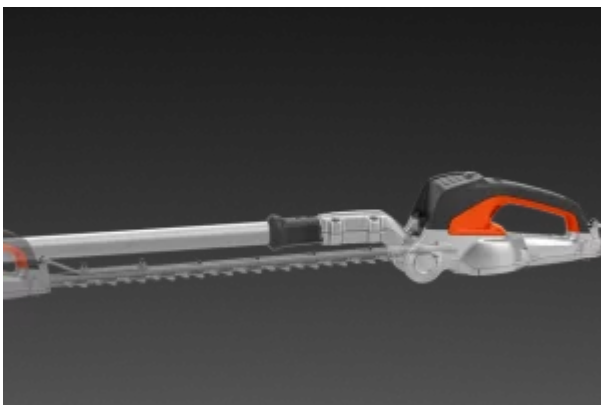

# Husqvarna 520iHT4 Battery Telescopic Pole Hedge Trimmer (Shell Only)

HV-HT520IHT4

Our Price: £520

### Husqvarna 520iHT4 Telescopic Battery Pole Hedge Trimmer (Shell Only)

Husqvarna 520iHT4 is a high-capacity battery-powered telescopic pole hedge trimmer with up to 4.5 m reach, designed for professional use. It cuts wide, high and low hedges efficiently thanks to the length adjustable telescopic tube and angle adjustable cutter bar. The cutter bar also folds easily for easier transport and storage. This machine combines market-leading performance with zero direct emissions, low weight, low vibration levels and extremely quiet operation, so you can use it in noise-sensitive environments. The rear impact guard protects the integrated battery to prevent wear and damage effectively. Compatible with all Husqvarna BLi-batteries and chargers. Weatherproof IPX 4.

**Telescopic Tube** - The tube has a telescopic function for quick cutting height adjustment

# Husqvarna 520iHT4 Battery Telescopic Pole Hedge Trimmer (Shell Only)

**Weatherproof (IPX4)** - This battery-powered Husqvarna machine fulfils the IPX4 classification for rain resistance. This makes it a long-lasting and reliable tool that can be used all year round in all weather conditions.