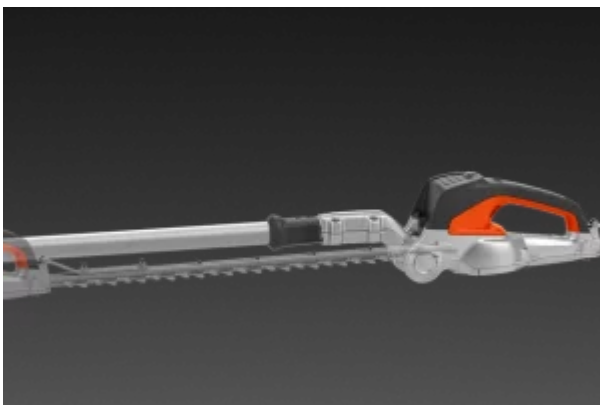

# Husqvarna 520iHT4 Battery Telescopic Pole Hedge Trimmer (Shell Only)

HV-HT520IHT4

Our Price: £520

### Husqvarna 520iHT4 Telescopic Battery Pole Hedge Trimmer (Shell Only)

Husqvarna 520iHT4 is a high-capacity battery-powered telescopic pole hedge trimmer with up to 4.5 m reach, designed for professional use. It cuts wide, high and low hedges efficiently thanks to the length adjustable telescopic tube and angle adjustable cutter bar. The cutter bar also folds easily for easier transport and storage. This machine combines market-leading performance with zero direct emissions, low weight, low vibration levels and extremely quiet operation, so you can use it in noise-sensitive environments. The rear impact guard protects the integrated battery to prevent wear and damage effectively. Compatible with all Husqvarna BLi-batteries and chargers. Weatherproof IPX 4.

**Telescopic Tube** - The tube has a telescopic function for quick cutting height adjustment

# Husqvarna 520iHT4 Battery Telescopic Pole Hedge Trimmer (Shell Only)

**Weatherproof (IPX4)** - This battery-powered Husqvarna machine fulfils the IPX4 classification for rain resistance. This makes it a long-lasting and reliable tool that can be used all year round in all weather conditions.