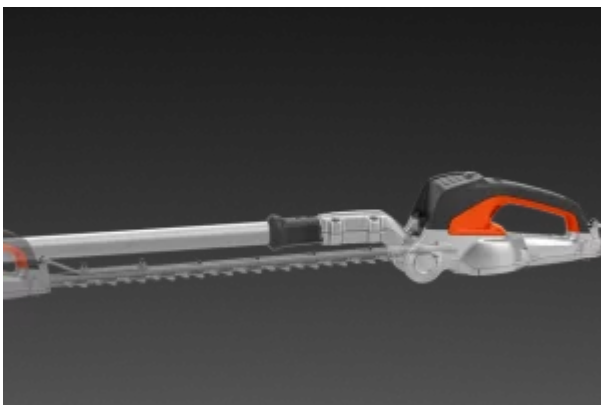

Husqvarna 520iHT4 Battery Telescopic Pole Hedge Trimmer (Shell Only)

HV-HT520IHT4

Our Price: £520

Description

Husqvarna 520iHT4 Telescopic Battery Pole Hedge Trimmer (Shell Only)

Husqvarna 520iHT4 is a high-capacity battery-powered telescopic pole hedge trimmer with up to 4.5 m reach, designed for professional use. It cuts wide, high and low hedges efficiently thanks to the length adjustable telescopic tube and angle adjustable cutter bar. The cutter bar also folds easily for easier transport and storage. This machine combines market-leading performance with zero direct emissions, low weight, low vibration levels and extremely quiet operation, so you can use it in noise-sensitive environments. The rear impact guard protects the integrated battery to prevent wear and damage effectively. Compatible with all Husqvarna BLi-batteries and chargers. Weatherproof IPX 4.

Telescopic Tube - The tube has a telescopic function for quick cutting height adjustment

Husqvarna 520iHT4 Battery Telescopic Pole Hedge Trimmer (Shell Only)

Weatherproof (IPX4) - This battery-powered Husqvarna machine fulfils the IPX4 classification for rain resistance. This makes it a long-lasting and reliable tool that can be used all year round in all weather conditions.

Rear Impact Guard - The rear-impact guard protects the integrated battery from wear and damage

Angle Adjustment - The angle adjustment enable ergonomic working positions when cutting both high and low edges.

Tel. +44 (0)1245 383565

Ernest Doe & Sons Limited
Ulting,
Maldon,
Essex
CM9 6QH

Technical Data

Battery Type	Lithium-ion
Battery Voltage	36v
Blade Length	55cm
Tooth Opening	32mm
Weight (Without Battery)	5.5kg
Reach	4.5 Meters
Cutting Speed	4000 cuts/min
Sound pressure level at operators ear	80dB(A)