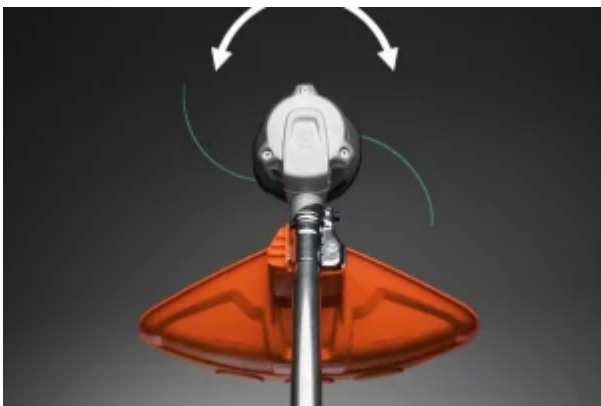

Husqvarna 520iRX Battery Strimmer Shell

HV-BC520IRX

 **ernestDOE**
Where you can buy with confidence

Our Price: £439

Description

Husqvarna 520iRX Battery Strimmer

A lightweight and high performance bullhorn trimmer for professional users. Perfect for gardeners, landscapers and contractors. Features excellent ergonomics and balance, 2-way rotation trimmer head and long-lasting brushless motor. Product includes unit, harness & grass blade. Battery & charger must be purchased separately and are not included.

High Handle Bar - High handle bar increases freedom of movement when working on slopes.

Husqvarna 520iRX Battery Strimmer Shell

HV-BC520IRX

Intuitive Keypad- For easy operation

Weatherproof (IPX4) - For use in all weather conditions

Dual Direction - The rotational direction of the trimmer head can be changed for less grass on walk ways.

Battery Through Body Design (Pat.Pend.) - Smart battery pack position, placed horizontally through the body of the machine. Reduces the risk of having dirt, chips, dust and water accumulate in the battery compartment. This also means the weight of the battery can be placed in or near the desired centre of gravity and in the rotational axis of