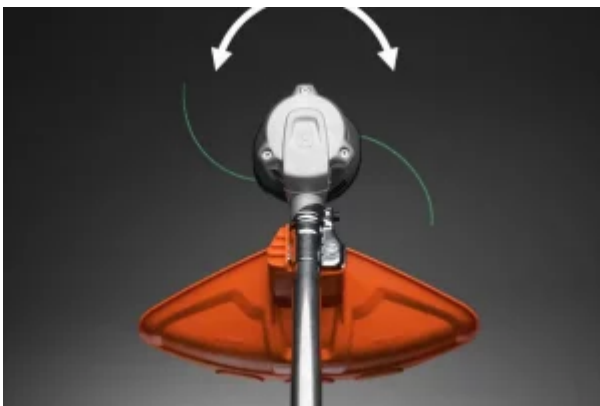

**High Handle Bar** - High handle bar increases freedom of movement when working on slopes.

# Husqvarna 520iRX Battery Strimmer Shell

HV-BC520IRX

**Intuitive Keypad**- For easy operation

**Weatherproof (IPX4)** - For use in all weather conditions

**Dual Direction** - The rotational direction of the trimmer head can be changed for less grass on walk ways.

**Battery Through Body Design (Pat.Pend.)** - Smart battery pack position, placed horizontally through the body of the machine. Reduces the risk of having dirt, chips, dust and water accumulate in the battery compartment. This also means the weight of the battery can be placed in or near the desired centre of gravity and in the rotational axis of