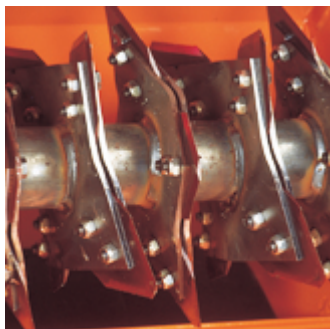

The ELIET MAJOR 4S is an appreciated tool by both the demanding private garden lover and the professional. This chipper is compact and light, which allows it to access the wood even when having to go through the smallest of rear gates. The wide feed-in opening offers great comfort when introducing thick branches with lots of twigs attached measuring up to 60 mm.

Robust Frame - A professional machine must have the quality that is needed to match its purpose. That's why ELIET firmly decided to choose an all-welded frame that is manufactured from high quality steel plate and that is fully welded.

Wide Intake - Unlike its smaller brother (the Minor), the ELIET Major 4S has a much wider feed-in opening. The integral guide funnel is useful for feeding several branches into the machine at the same time.

To keep up-to-date with our latest news and special offers, follow us on [Facebook](#) and [Instagram](#)

Eliet Major 9.0hp Garden Shredder

XH-PSMAJOR

Attributes

Technical Data

Engine	Honda GX270 9.0hp
Shredding Technology	Eliet Chopping Principle, Turbo Discharge
Shreddable Diameter	60mm / 2.4"
Capacity	24 Full Wheelbarrows per hour
Noise level	111dB
Weight	135kg
Feed Intake Opening	245 x 250mm