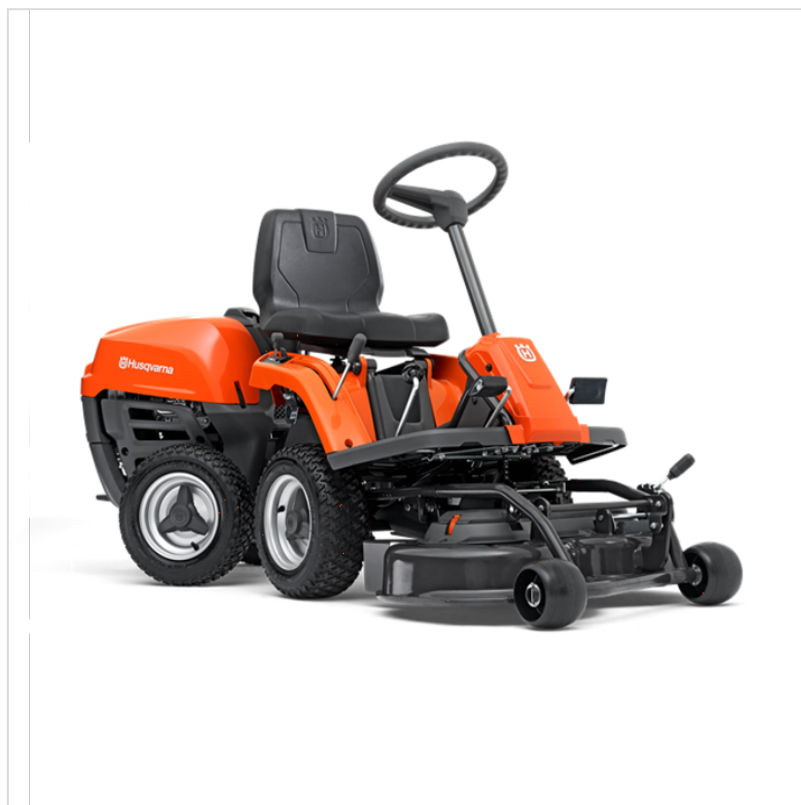

Husqvarna R112C Petrol Lawn Rider

HV-RDR112C

 **ernestDOE**
Where you can buy with confidence

Our Price: £2800.01

Husqvarna R112C Petrol Lawn Rider

HV-RDR112C

Description

Husqvarna R112C Petrol Lawn Rider

If you want a real Husqvarna ride-on mower, with its ability to navigate around flowerbeds, bushes, trees and other obstacles on your lawn, but size is one of your main concerns, the Husqvarna R112C rider is the perfect choice.

The compact design of this small ride-on mower ensures easy handling even in tight spaces and makes it easy to store. Despite the smaller design of these riders, you'll enjoy excellent traction even in slopes and wet conditions.

Articulated steering lets you turn quickly with a minimal turning radius, and the front-mounted cutting deck gives you an excellent overview of the mowing area.

Combi Cutting Deck With BioClip (Mulching) - BioClip® (mulching) provides perhaps the best cutting result on the market on frequently cut areas. The grass is cut into fine pieces that quickly turn into fertiliser.