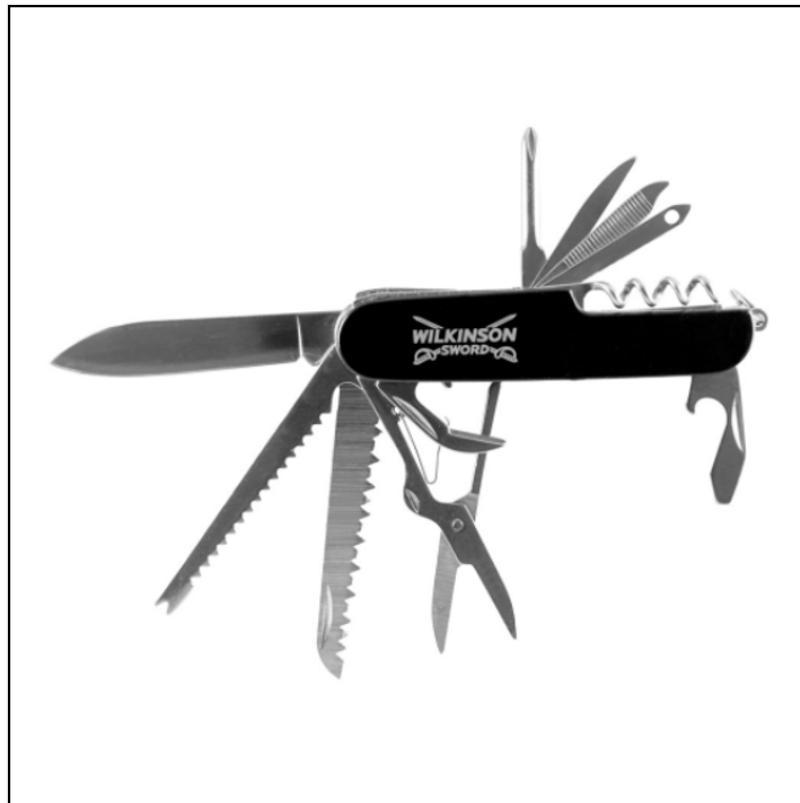

Wilkinson Sword 1111343W Classic Pen Knife

39-88027

Our Price: £8.99

Wilkinson Sword 111343W Classic Pen Knife

39-88027

Description

Wilkinson Sword 111343W Classic Pen Knife

Always be prepared for whatever life throws at you with the perfect pocket-sized multi-tasker.

Boasting 15 different tools in one light and easy to use package, this everyday survival tool is both compact and extremely versatile

Tools includes:- 1. Knife, 2. Phillips screwdriver, 3. Leather punch, 4. Nail file, 5. Nail cleaner, 6. Needle, 7. Corkscrew, 8. Key ring, 9. Bottle opener, 10. Flat screwdriver, 11. Can opener, 12. Scissors, 13. Saw, 14. Fish scaler, 15. Hook remover

A handy toolkit for around the home and whenever exploring the great outdoors.

Like this Wilkinson Sword Classic Pen Knife? Take a look at our extensive range of **Hand Tools** for all your garden chores this season.