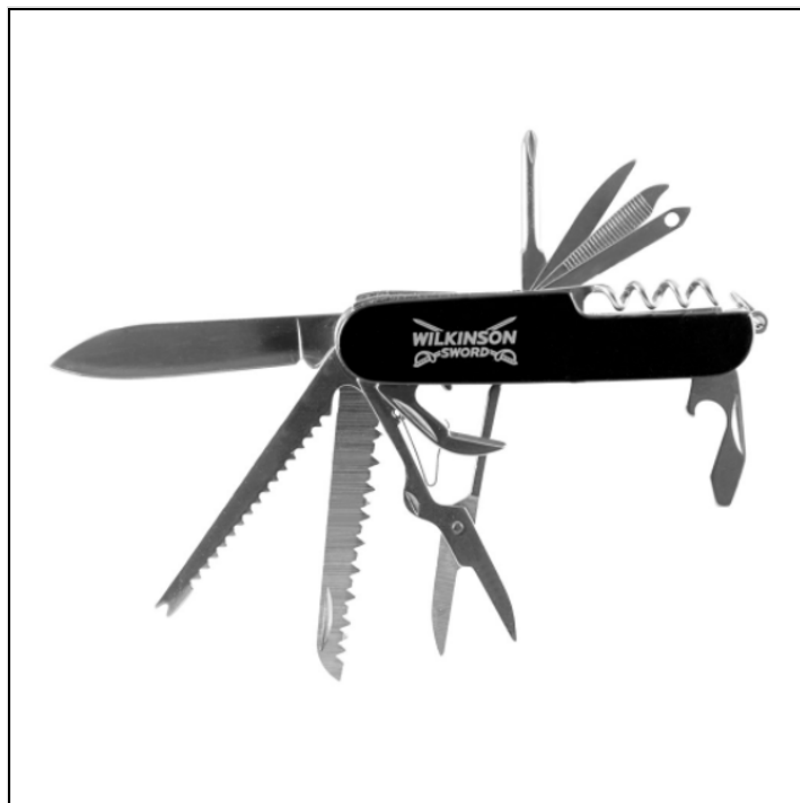

Wilkinson Sword 1111343W Classic Pen Knife

39-88027

Our Price: £8.99

Wilkinson Sword 111343W Classic Pen Knife

39-88027

Description

Wilkinson Sword 111343W Classic Pen Knife

Always be prepared for whatever life throws at you with the perfect pocket-sized multi-tasker.

Boasting 15 different tools in one light and easy to use package, this everyday survival tool is both compact and extremely versatile

Tools includes:- 1. Knife, 2. Phillips screwdriver, 3. Leather punch, 4. Nail file, 5. Nail cleaner, 6. Needle, 7. Corkscrew, 8. Key ring, 9. Bottle opener, 10. Flat screwdriver, 11. Can opener, 12. Scissors, 13. Saw, 14. Fish scaler, 15. Hook remover

A handy toolkit for around the home and whenever exploring the great outdoors.

Like this Wilkinson Sword Classic Pen Knife? Take a look at our extensive range of **Hand Tools** for all your garden chores this season.