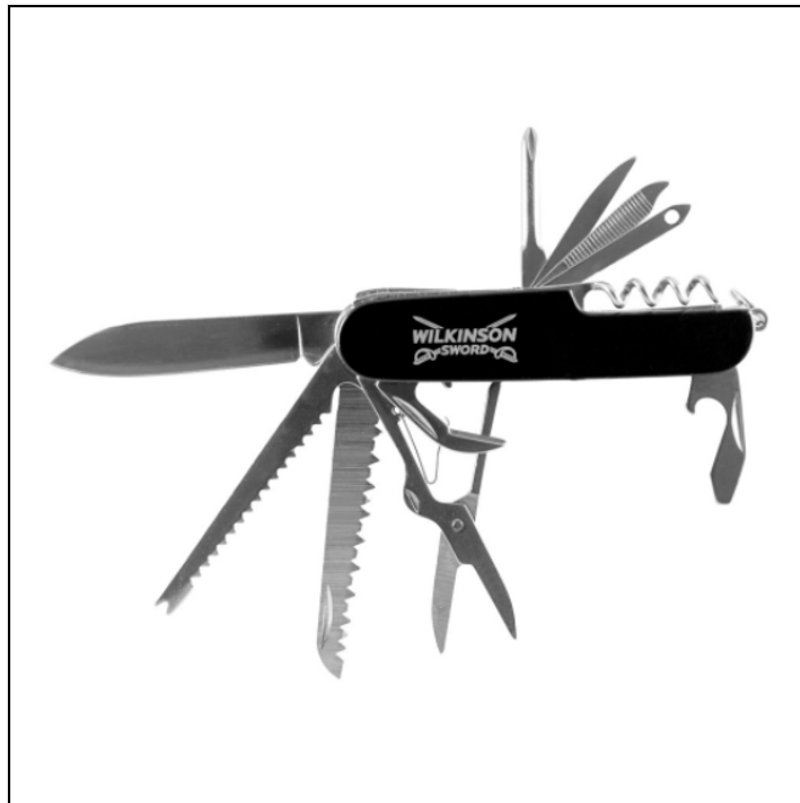

Wilkinson Sword 1111343W Classic Pen Knife

39-88027

 **ernestDOE**
Where you can buy with confidence

Our Price: £8.99

Wilkinson Sword 111343W Classic Pen Knife

39-88027

Description

Wilkinson Sword 111343W Classic Pen Knife

Always be prepared for whatever life throws at you with the perfect pocket-sized multi-tasker.

Boasting 15 different tools in one light and easy to use package, this everyday survival tool is both compact and extremely versatile

A handy toolkit for around the home and whenever exploring the great outdoors.

Like this Wilkinson Sword Classic Pen Knife? Take a look at our extensive range of **Hand Tools** for all your garden chores this season.