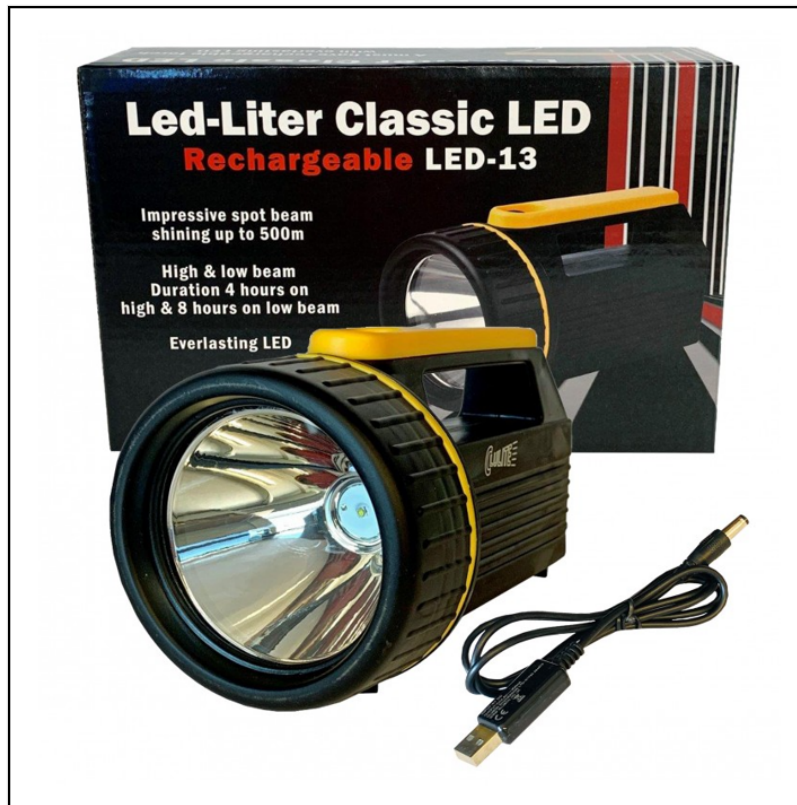

Clulite Led-Liter Classic Led Rechargeable Torch

22-06184

Clulite Led-Liter Classic Led Rechargeable Torch

22-06184

Our Price: £32.99

Description

Clulite Led-Liter Classic Led Rechargeable Torch

Upgraded model with Li-ion Rechargeable battery & easy USB charging!

Powerful 500 metre beam with high/low brightness modes and everlasting LED, so no need for replacement bulbs.

Delivers an impressive four hours continuous charge on high beam & eight hours on low, it weights in at only 325g for extended comfort use.

Recharge time, 5 hours from flat.

Easy USB charging (lead supplied) and equipped with a 5v output socket for charging your phone or tablet whilst on the go.

Like this Clulite Led-Liter Classic Rechargeable Torch? Why not browse our complete [Torches & Equipment](#) range.

To keep up to date with our latest news, offers and promotions; be sure to join us on [Facebook](#) & [Instagram](#).

Clulite Led-Liter Classic Led Rechargeable Torch

22-06184

Attributes

Contact us

Ernest Doe is a long established family firm with a network of branches in the South and East of England. Managing Director Colin Doe is the fourth generation of the family to have run the business in its 100+ years of trading.