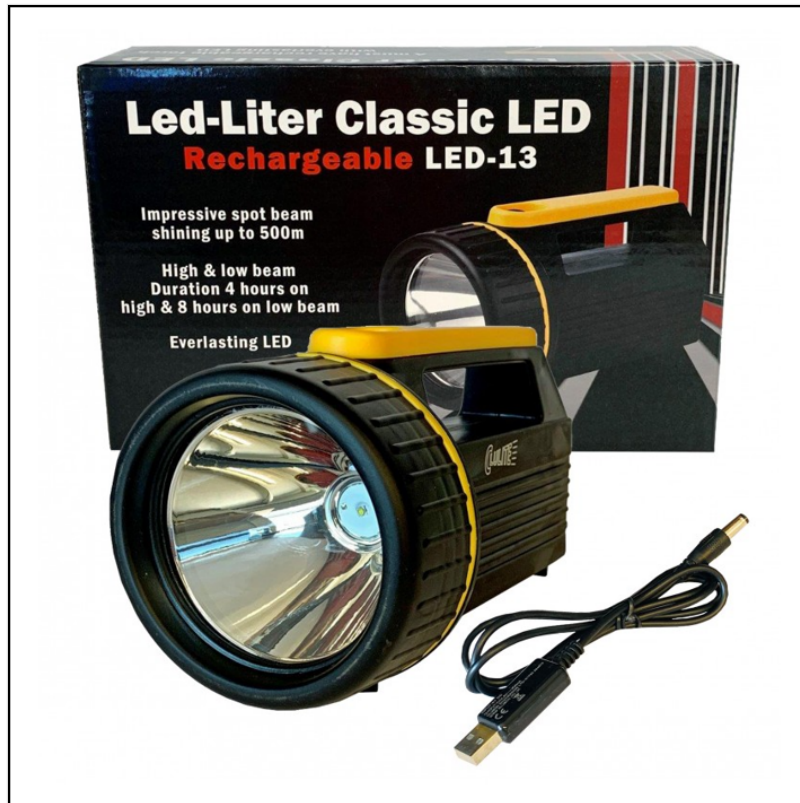

Clulite Led-Liter Classic Led Rechargeable Torch

22-06184

Clulite Led-Liter Classic Led Rechargeable Torch

22-06184

Our Price: £32.99

Description

Clulite Led-Liter Classic Led Rechargeable Torch

Upgraded model with Li-ion Rechargeable battery & easy USB charging!

Powerful 500 metre beam with high/low brightness modes and everlasting LED, so no need for replacement bulbs.

Delivers an impressive four hours continuous charge on high beam & eight hours on low, it weights in at only 325g for extended comfort use.

Recharge time, 5 hours from flat.

Easy USB charging (lead supplied) and equipped with a 5v output socket for charging your phone or tablet whilst on the go.

Like this Clulite Led-Liter Classic Rechargeable Torch? Why not browse our complete [Torches & Equipment](#) range.

To keep up to date with our latest news, offers and promotions; be sure to join us on [Facebook](#) & [Instagram](#).

Clulite Led-Liter Classic Led Rechargeable Torch

22-06184

Attributes

Contact us

Ernest Doe is a long established family firm with a network of branches in the South and East of England. Managing Director Colin Doe is the fourth generation of the family to have run the business in its 100+ years of trading.