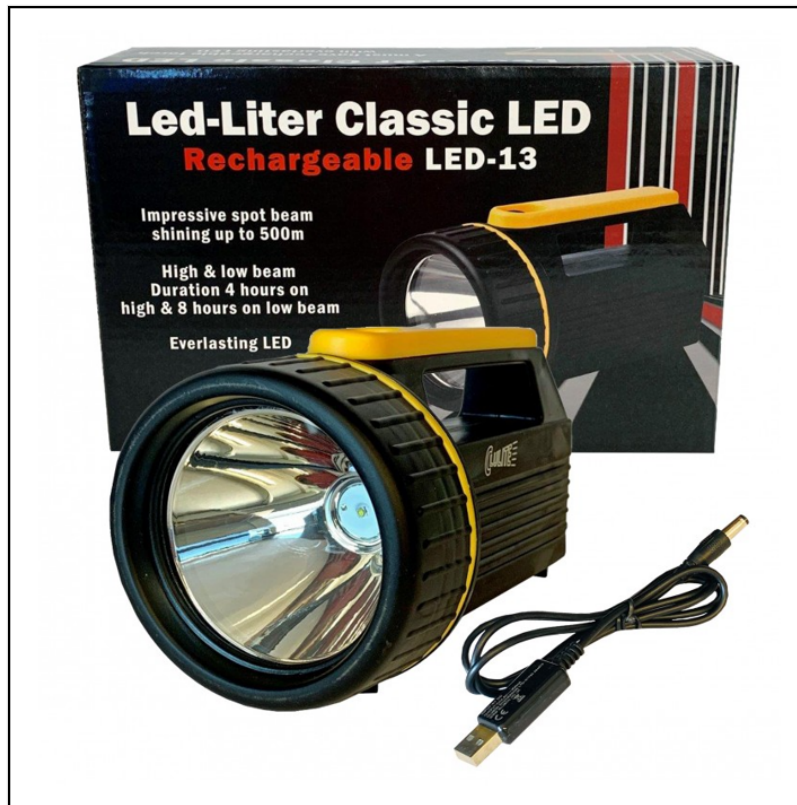

Clulite Led-Liter Classic Led Rechargeable Torch

22-06184

 **ernestDOE**
Where you can buy with confidence

Clulite Led-Liter Classic Led Rechargeable Torch

22-06184

Our Price: £32.99

Description

Clulite Led-Liter Classic Led Rechargeable Torch

Upgraded model with Li-ion Rechargeable battery & easy USB charging!

Powerful 500 metre beam with high/low brightness modes and everlasting LED, so no need for replacement bulbs.

Delivers an impressive four hours continuous charge on high beam & eight hours on low, it weights in at only 325g for extended comfort use.

Recharge time, 5 hours from flat.

Easy USB charging (lead supplied) and equipped with a 5v output socket for charging your phone or tablet whilst on the go.

Like this Clulite Led-Liter Classic Rechargeable Torch? Why not browse our complete [Torches & Equipment](#) range.

To keep up to date with our latest news, offers and promotions; be sure to join us on [Facebook](#) & [Instagram](#).

Clulite Led-Liter Classic Led Rechargeable Torch

22-06184

Attributes

Contact us

Ernest Doe is a long established family firm with a network of branches in the South and East of England. Managing Director Colin Doe is the fourth generation of the family to have run the business in its 100+ years of trading.