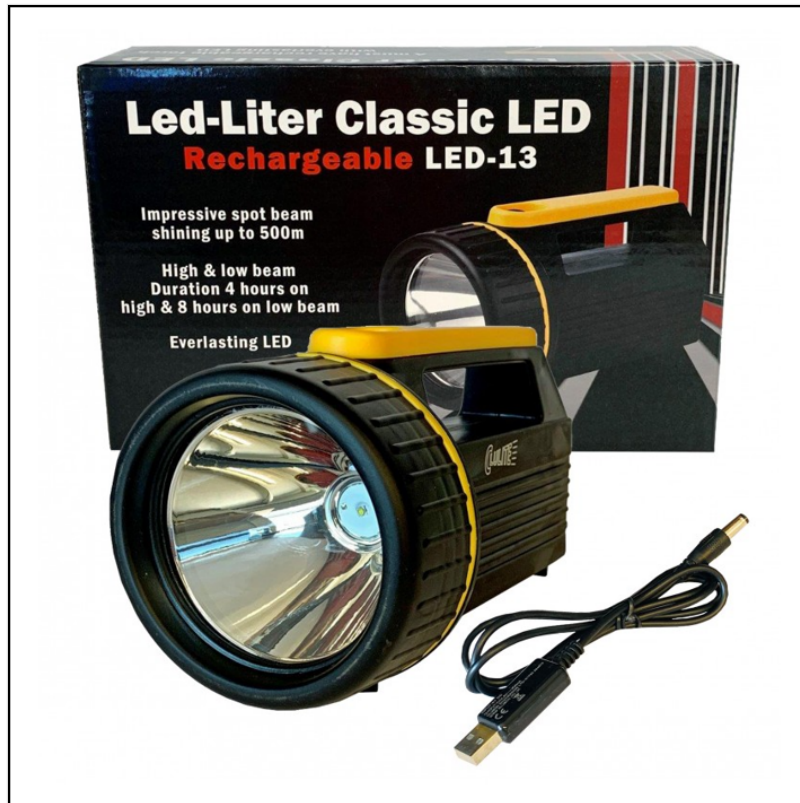

Clulite Led-Liter Classic Led Rechargeable Torch

22-06184

 **ernestDOE**
Where you can buy with confidence

Clulite Led-Liter Classic Led Rechargeable Torch

22-06184

Our Price: £32.99

Description

Clulite Led-Liter Classic Led Rechargeable Torch

Upgraded model with Li-ion Rechargeable battery & easy USB charging!

Powerful 500 metre beam with high/low brightness modes and everlasting LED, so no need for replacement bulbs.

Delivers an impressive four hours continuous charge on high beam & eight hours on low, it weights in at only 325g for extended comfort use.

Recharge time, 5 hours from flat.

Easy USB charging (lead supplied) and equipped with a 5v output socket for charging your phone or tablet whilst on the go.

Like this Clulite Led-Liter Classic Rechargeable Torch? Why not browse our complete [Torches & Equipment](#) range.

To keep up to date with our latest news, offers and promotions; be sure to join us on [Facebook](#) & [Instagram](#).

Clulite Led-Liter Classic Led Rechargeable Torch

22-06184

Attributes

Contact us

Ernest Doe is a long established family firm with a network of branches in the South and East of England. Managing Director Colin Doe is the fourth generation of the family to have run the business in its 100+ years of trading.