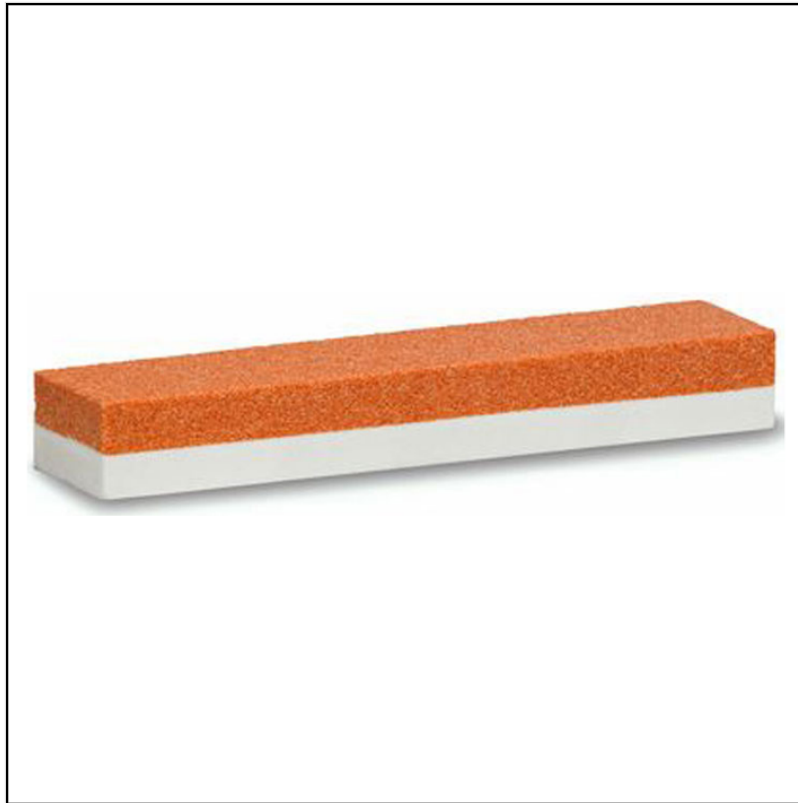

Stihl Genuine Sharpening Stone & Whetstone

SQ-00008816001

 **ernestDOE**
Where you can buy with confidence

Our Price: £14.88

Description

Stihl Genuine Sharpening Stone & Whetstone

This genuine Stihl accessory features both coarse & fine grain sides for universal Sharpening and Whetting Tasks.

Ideal for pruning shears, secateurs & hedge trimmers as well as precision grinding of bush hooks, debarking irons & axes.

Like this Stihl Multi-Purpose Sharpening Tool? Why not browse our comprehensive range of **Essential Tools** for professionals & gardeners alike.