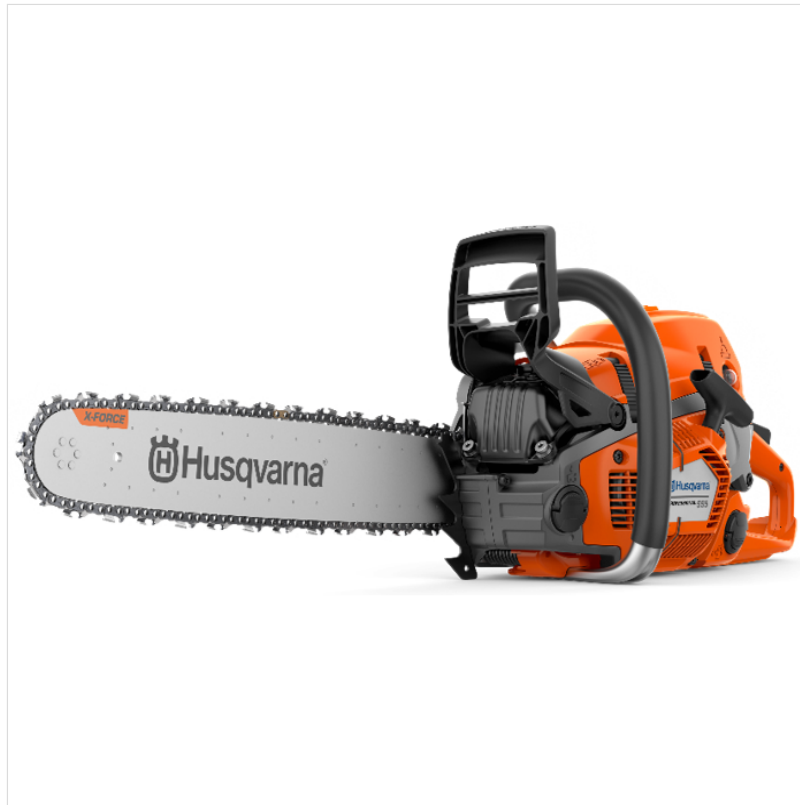

Husqvarna 555 Petrol Chainsaw

HV-SW555

 **ernestDOE**
Where you can buy with confidence

Our Price: £1049

Description

Husqvarna 555 Petrol Chainsaw

Resilient, rugged and versatile in all applications, with an all magnesium engine crankcase and a 3 piece forged crankshaft for prolonged commercial use. Side mounted chain tensioner, quick release air filter with snap lock cover for easy maintenance. Specified with Air Purge, Smart Start, Air injection, Low Vibe, and recently a powerful X-Torq engine. The Husqvarna 555 petrol chainsaw is ideal for contractors and landowners who need a powerful fuel efficient and low emission saw with a longer bar.

To keep up-to-date with our latest news and special offers, follow us on [Facebook](#).

Husqvarna 555 Petrol Chainsaw

HV-SW555

Attributes

Technical Data

Weight	5.6kg
Bar size	18" bar
Fuel	Petrol

Contact us

Ernest Doe is a long established family firm with a network of branches in the South and East of England. Managing Director Colin Doe is the fourth generation of the family to have run the business in its 100+ years of trading.