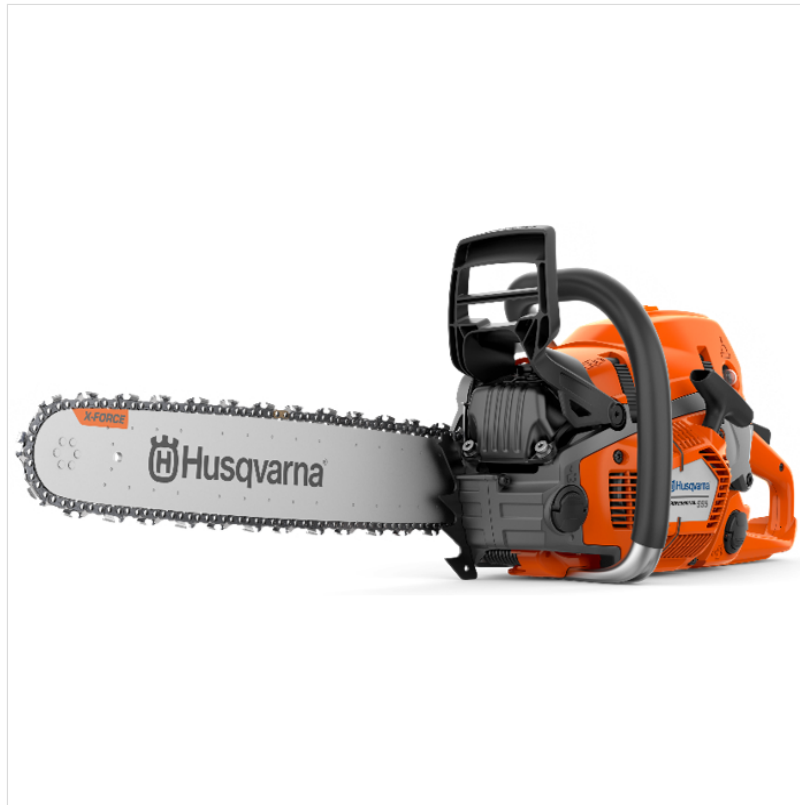

Husqvarna 555 Petrol Chainsaw

HV-SW555

 **ernestDOE**
Where you can buy with confidence

Our Price: £1059

Description

Husqvarna 555 Petrol Chainsaw

Resilient, rugged and versatile in all applications, with an all magnesium engine crankcase and a 3 piece forged crankshaft for prolonged commercial use. Side mounted chain tensioner, quick release air filter with snap lock cover for easy maintenance. Specified with Air Purge, Smart Start, Air injection, Low Vibe, and recently a powerful X-Torq engine. The Husqvarna 555 petrol chainsaw is ideal for contractors and landowners who need a powerful fuel efficient and low emission saw with a longer bar.

To keep up-to-date with our latest news and special offers, follow us on [Facebook](#).

Husqvarna 555 Petrol Chainsaw

HV-SW555

Attributes

Technical Data

Weight	5.6kg
Bar size	18" bar
Fuel	Petrol

Contact us

Ernest Doe is a long established family firm with a network of branches in the South and East of England. Managing Director Colin Doe is the fourth generation of the family to have run the business in its 100+ years of trading.