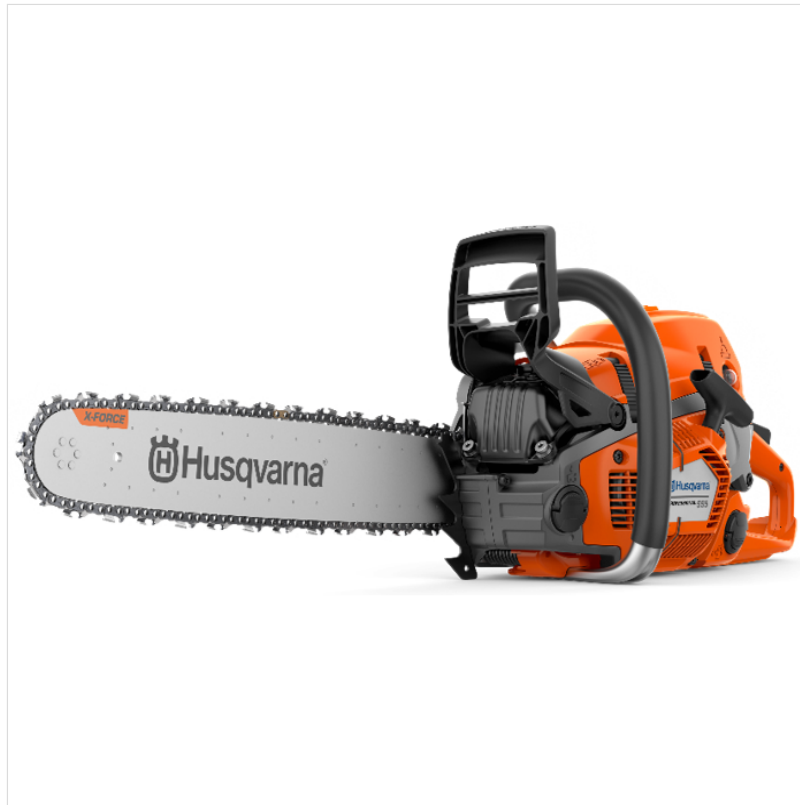

# Husqvarna 555 Petrol Chainsaw

HV-SW555

 **ernestDOE**  
Where you can buy with confidence

Our Price: £1059

### Husqvarna 555 Petrol Chainsaw

Resilient, rugged and versatile in all applications, with an all magnesium engine crankcase and a 3 piece forged crankshaft for prolonged commercial use. Side mounted chain tensioner, quick release air filter with snap lock cover for easy maintenance. Specified with Air Purge, Smart Start, Air injection, Low Vibe, and recently a powerful X-Torq engine. The Husqvarna 555 petrol chainsaw is ideal for contractors and landowners who need a powerful fuel efficient and low emission saw with a longer bar.