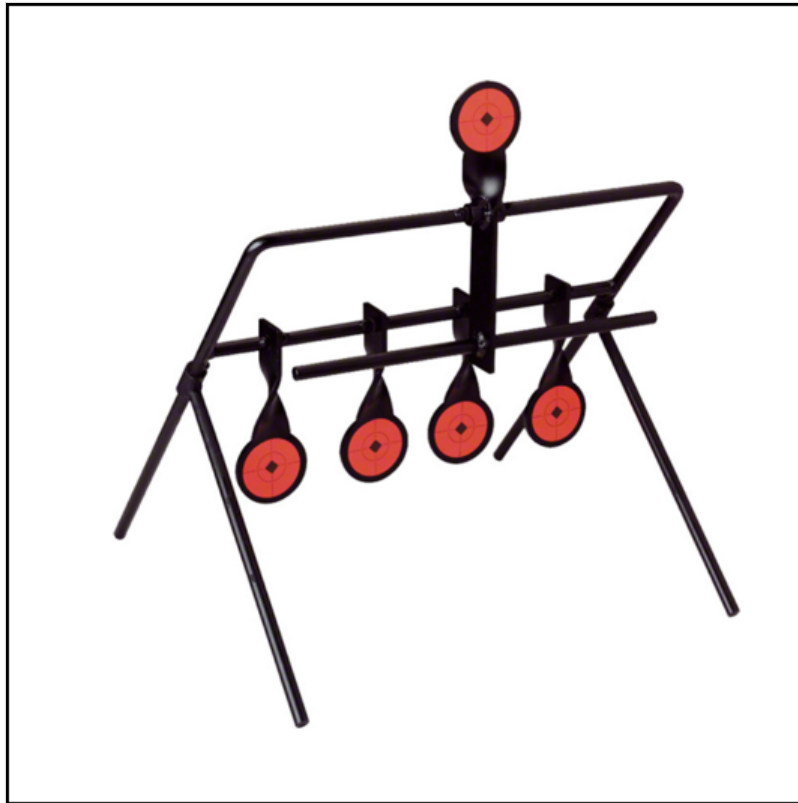

Birchwood Casey Gallery Airgun Metal Resetting Target

22-05646

 **ernestDOE**
Where you can buy with confidence

Our Price: £18.99

Description

Birchwood Casey Gallery Airgun Metal Resetting Target

Shoot, Reset, Shoot again. No problem! The portable frame and easy-to-use spinning targets means no more knocked down targets to set-up.

Featuring 1 3/4" Paddles, each target is a solid 3/16" thick (3/8" on the magnums) hung from a durable, welded steel frame to provide years of trouble-free practice.

All targets include high visibility Target Spots® Targets and the foot rest makes it easy to push the frame into the hardest ground.

Simply hit all four hanging targets then aim to reset the targets as they drop back down for another round of shooting fun.

Minimum target distance for shooters and spectators is 25 yards.

The Rimfire Spinners are designed for .22 rimfire cartridges using only soft-nosed bullets and moderately powerful Airguns (approximately 500 feet per second or faster) with lead pellets only to operate effectively.

Please read and follow instructions carefully below and during use.

Like this Birchwood Casey Gallery Airgun Metal Resetting Target? Why not browse our complete **Shooting** range.

To keep up to date with our latest news, offers and promotions; be sure to join us on **Facebook & Instagram**.