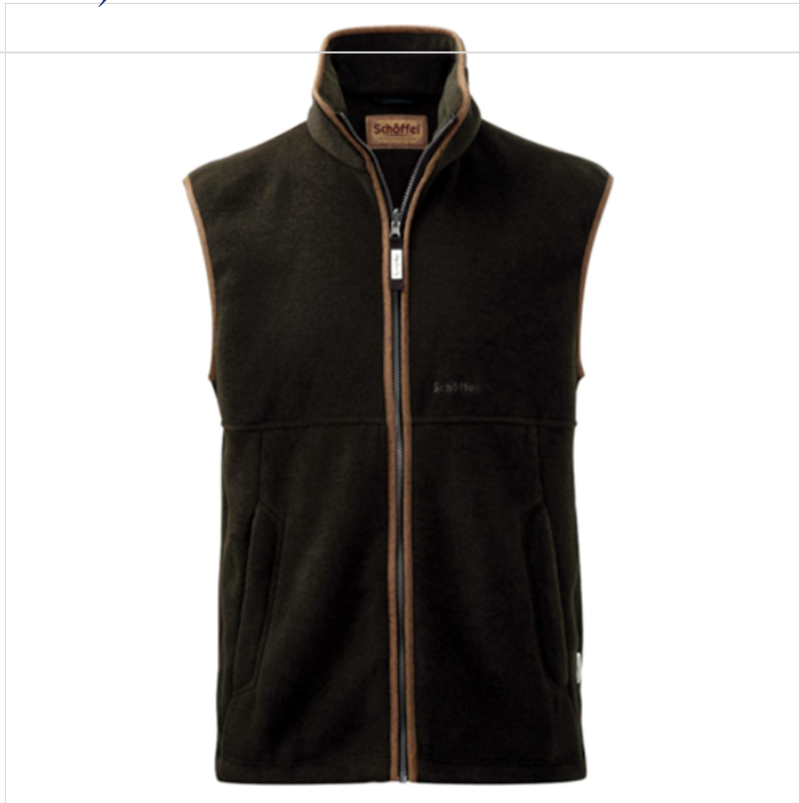

Schoffel Oakham Fleece Gilet Dark Olive + FREE Schoffel Thurlestone Cap (Worth £24.95)

21-37008P

Schoffel Oakham Fleece Gilet Dark Olive + FREE Schoffel Thurlestone Cap (Worth £24.95)

21-37008P

Schoffel Oakham Fleece Gilet Dark Olive + FREE Schoffel Thurlestone Cap (Worth £24.95)

21-37008P

Our Price: £159.95

Description

Schoffel Oakham Fleece Gilet Dark Olive + FREE Schoffel Thurlestone Cap (Worth £24.95)

24-570085 **Schoffel Oakham Fleece Gilet Dark Olive**

The iconic Oakham fleece is the must have gilet this season, practical for layering on those colder days or as a stand alone piece to elevate a casual look whether heading to town or country.

Crafted in Pontetorto premium fleece, bringing performance and functionality to synthetic fleece fabrics, it provides warmth without restricting breathability whilst feeling drastically lighter than its rivals.

Detailing a sumptuously rich Schoffel tone plus complimentary Alcantara trim, a super stylish look assured to have you reaching for no other.

Machine washable & quick drying.

UK Sizes: 34" - 48".

When buying the Oakham gilet please bear in mind the cut of this garment is generous, for example if your chest measures 42" we suggest you buy a size 40".