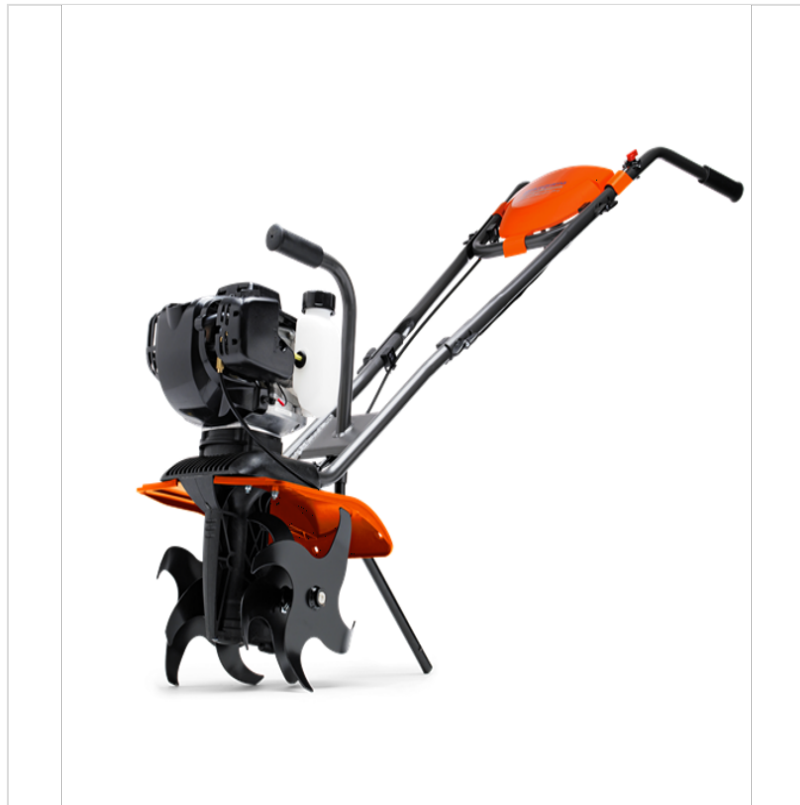

# Husqvarna T300RH Petrol Rotavator

HV-CT300RH

 **ernestDOE**  
Where you can buy with confidence

Our Price: £599

### Husqvarna T300RH Petrol Rotavator

A versatile and handy petrol cultivator, ideal for maintaining lawns, borders and vegetable plots thanks to its range of available accessories. This low weight, compact cultivator is very easy to both operate and transport. Equipped with an easy-to-start Honda engine and a strong worm gear transmission. A number of practical accessories are available to enhance your Husqvarna T300RH petrol rotavator, such as a moss rake, earthing plough, weeding tool, edger and scarifier.