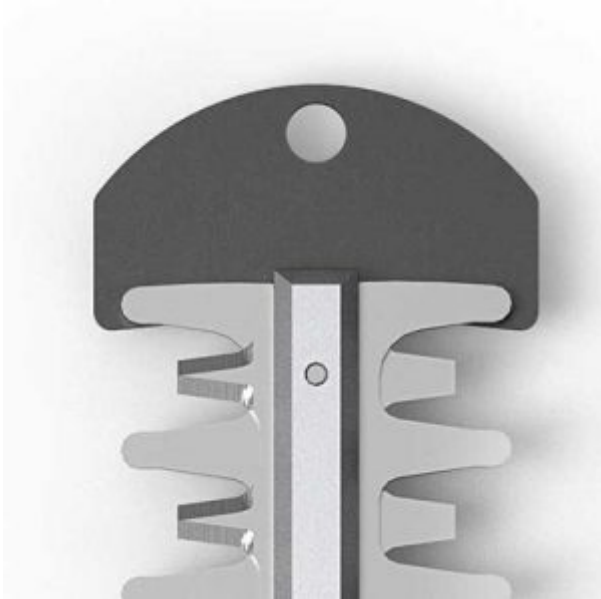

Belonging to the AI Line and equipped with an integrated Lithium-Ion battery, the HSA 45 is incredibly straightforward to operate - just insert the activation key, turn it on, and begin. Its quiet operation allows you to tend to your garden without causing any disturbance. The sharp, precision-ground blades ensure a clean cut, enabling you to shape your hedges quickly and efficiently.

Stihl HSA 45 Key features:

- Cordless technology: Ai Line
- Battery technology: Lithium-Ion Battery - 18 V
- Runtime: Up to 40 minutes
- Charge time 80% / 100%: 145 / 210 minutes
- Weight: 2.3 kg
- Max. cutting diameter: 8 mm
- Tooth spacing: 24 mm
- Bar length: 50 cm / 20 inches

Stihl HSA 45 Cordless Hedge Trimmer

SH-45110113525

Soft Handle - Thanks to the two-hand control device and soft handle with lever lock function and lever, the user always has the cordless hedge trimmer safely under control.

Tip Protector With Hanging Eye - The tip protector protects the tip of the cutter bar against damage when working close to walls and the ground. The hedge trimmer tip protector is fitted with an integrated hanging eye for wall mounting.