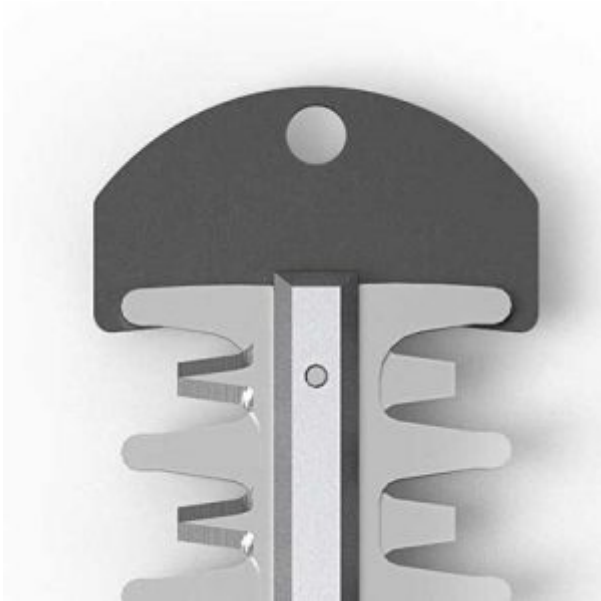

Belonging to the AI Line and equipped with an integrated Lithium-Ion battery, the HSA 45 is incredibly straightforward to operate - just insert the activation key, turn it on, and begin. Its quiet operation allows you to tend to your garden without causing any disturbance. The sharp, precision-ground blades ensure a clean cut, enabling you to shape your hedges quickly and efficiently.

Stihl HSA 45 Key features:

- Cordless technology: Ai Line
- Battery technology: Lithium-Ion Battery - 18 V
- Runtime: Up to 40 minutes
- Charge time 80% / 100%: 145 / 210 minutes
- Weight: 2.3 kg
- Max. cutting diameter: 8 mm
- Tooth spacing: 24 mm
- Bar length: 50 cm / 20 inches

Stihl HSA 45 Cordless Hedge Trimmer

SH-45110113525

Soft Handle - Thanks to the two-hand control device and soft handle with lever lock function and lever, the user always has the cordless hedge trimmer safely under control.

Tip Protector With Hanging Eye - The tip protector protects the tip of the cutter bar against damage when working close to walls and the ground. The hedge trimmer tip protector is fitted with an integrated hanging eye for wall mounting.