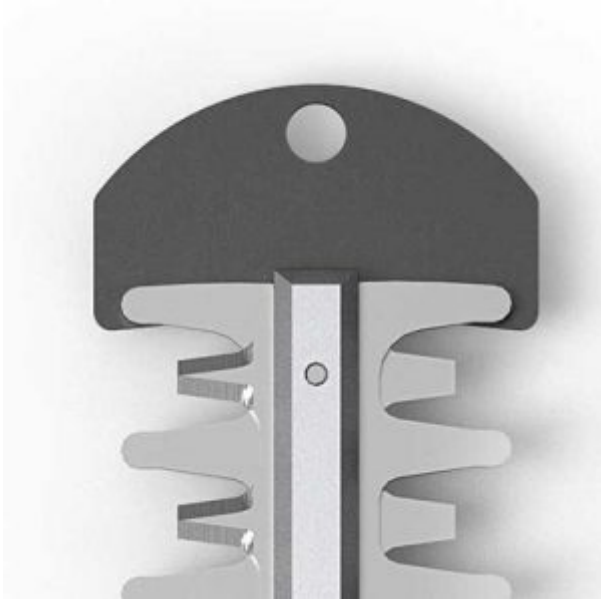

#### Stihl HSA 45 Key features:

- Cordless technology: Ai Line
- Battery technology: Lithium-Ion Battery - 18 V
- Runtime: Up to 40 minutes
- Charge time 80% / 100%: 145 / 210 minutes
- Weight: 2.3 kg
- Max. cutting diameter: 8 mm
- Tooth spacing: 24 mm
- Bar length: 50 cm / 20 inches

# Stihl HSA 45 Cordless Hedge Trimmer

SH-45110113525

**Soft Handle** - Thanks to the two-hand control device and soft handle with lever lock function and lever, the user always has the cordless hedge trimmer safely under control.

**Tip Protector With Hanging Eye** - The tip protector protects the tip of the cutter bar against damage when working close to walls and the ground. The hedge trimmer tip protector is fitted with an integrated hanging eye for wall mounting.