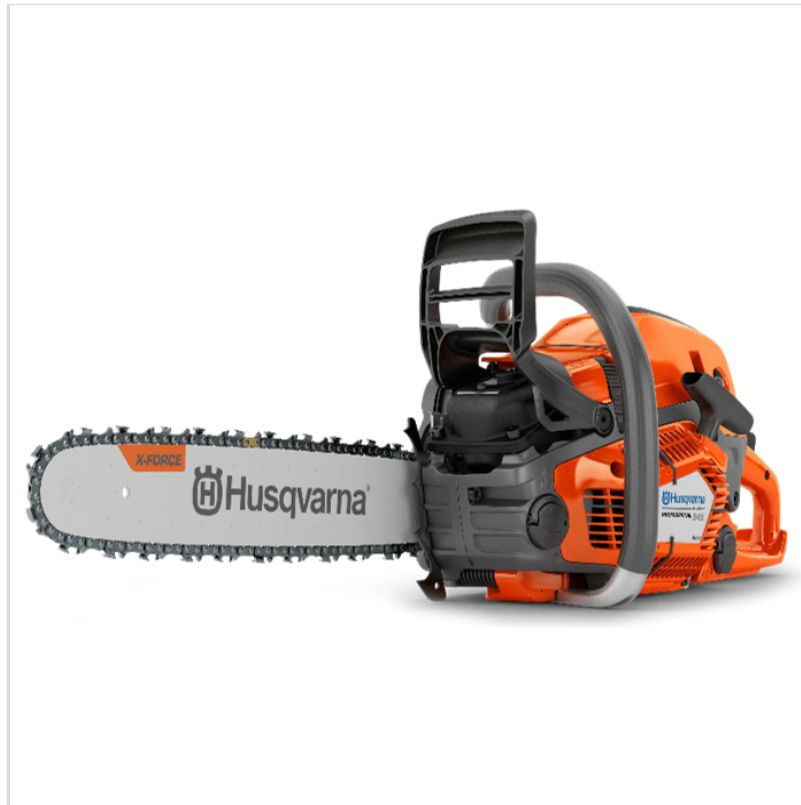

Husqvarna 545 Petrol Chainsaw

HV-SW545

Our Price: £735

Description

Husqvarna 545 Petrol Chainsaw

Husqvarna 545 petrol chainsaw is developed for demanding work by contractors and land owners. The saw has a ground breaking design and is loaded with raw power for efficient operation. Our unique X-Torq® engine technology provide more power where you need it, up to 20% less fuel consumption and 75% less exhaust emission.

Husqvarna X-Torq - Deliver lower fuel consumption and reduced exhaust emission levels in accordance with the world's most stringent environmental regulations.

Husqvarna 545 Petrol Chainsaw

HV-SW545

 **ernestDOE**
Where you can buy with confidence

Excellent cooling capacity for a longer engine life - Husqvarna's new cooling system is optimised in every detail to give you a reliable chainsaw for any situation.

Visible fuel level - Transparent fuel indicator makes it easy to check fuel level.

To keep up-to-date with our latest news and special offers, follow us on [Facebook](#) and [Instagram](#)

Husqvarna 545 Petrol Chainsaw

HV-SW545

Attributes

Technical Data

Weight	4.9kg
Bar size	15" bar
Fuel	Petrol