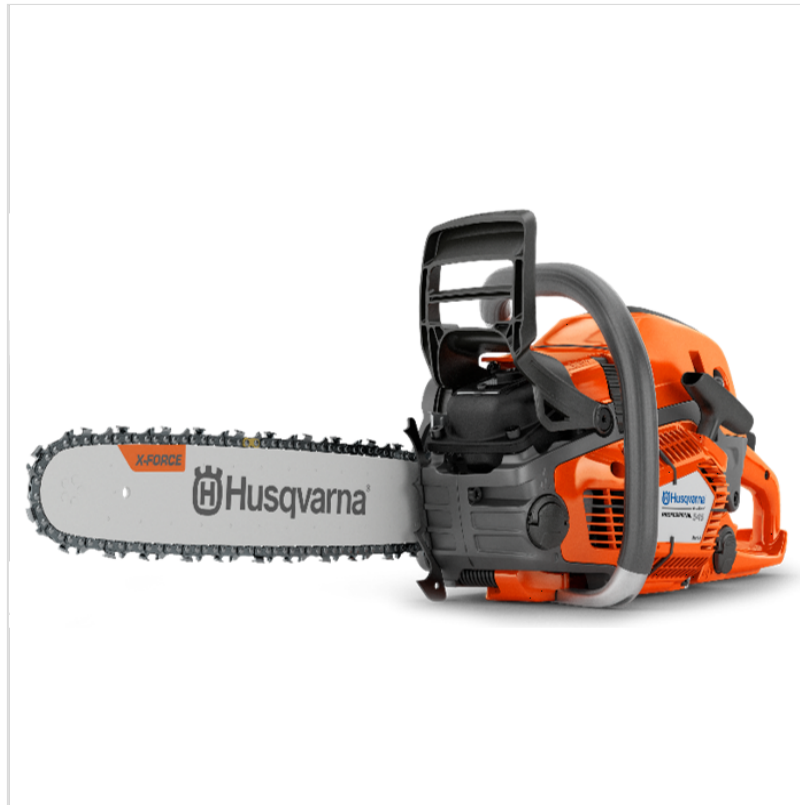

Husqvarna 545 Petrol Chainsaw

HV-SW545

Our Price: £735

Description

Husqvarna 545 Petrol Chainsaw

Husqvarna 545 petrol chainsaw is developed for demanding work by contractors and land owners. The saw has a ground breaking design and is loaded with raw power for efficient operation. Our unique X-Torq® engine technology provide more power where you need it, up to 20% less fuel consumption and 75% less exhaust emission.

Husqvarna X-Torq - Deliver lower fuel consumption and reduced exhaust emission levels in accordance with the world's most stringent environmental regulations.

Husqvarna 545 Petrol Chainsaw

HV-SW545

 **ernestDOE**
Where you can buy with confidence

Excellent cooling capacity for a longer engine life - Husqvarna's new cooling system is optimised in every detail to give you a reliable chainsaw for any situation.

Visible fuel level - Transparent fuel indicator makes it easy to check fuel level.

To keep up-to-date with our latest news and special offers, follow us on [Facebook](#) and [Instagram](#)

Husqvarna 545 Petrol Chainsaw

HV-SW545

Attributes

Technical Data

Weight	4.9kg
Bar size	15" bar
Fuel	Petrol