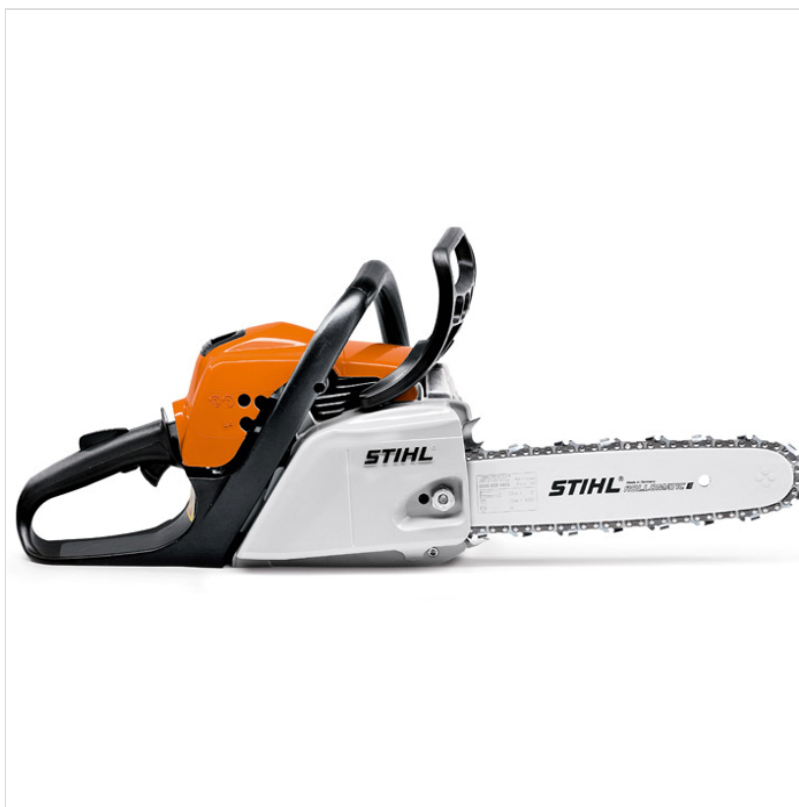

# Stihl MS211 Petrol Chainsaw

SH-11392000248

Our Price: £378

# Stihl MS211 Petrol Chainsaw

SH-11392000248

### Stihl MS211 Petrol Chainsaw

Advanced engine technology and a value price are just some of the things the Stihl MS211 petrol chainsaw has to offer. Powered by a low-emission engine, this chainsaw features a pre-separation air filtration system— extending the cleaning life of the air filter so you have less maintenance. With low vibrations, good cutting speed and plenty of power, this STIHL chainsaw is just the thing when it's time to get the job done.