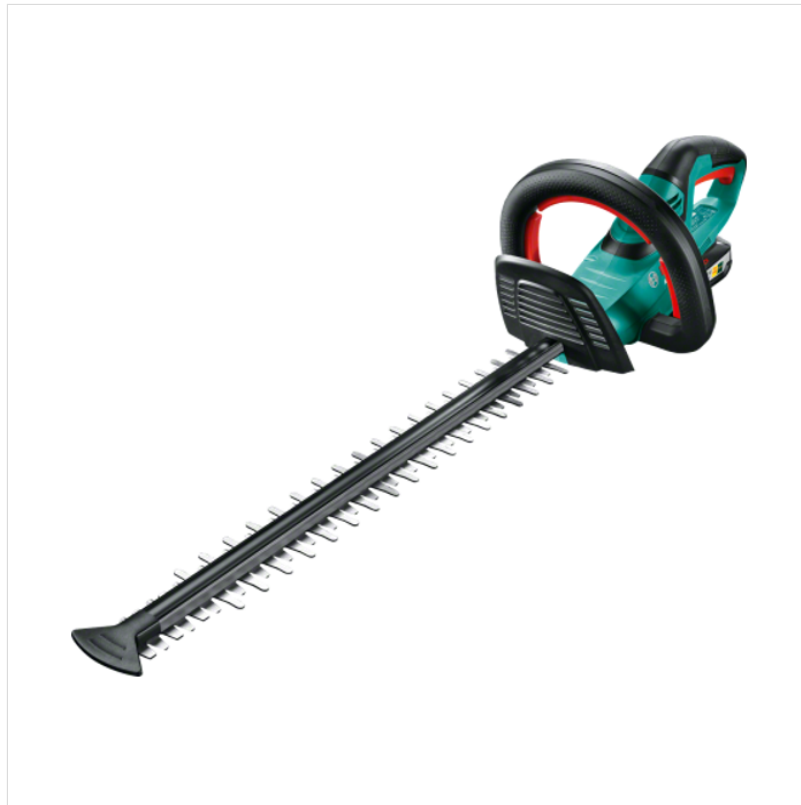

Bosch AHS 50-20 LI Cordless hedge cutter

BO-HT50-20LI

 **ernestDOE**
Where you can buy with confidence

Our Price: £140

Description

The hedgecutter AHS 50-20 LI provides cordless mobility with maximum power. The combination of 500 mm blade length, 20 mm tooth opening and the electronic “Anti-Blocking System” for continuous cutting ensures you’ve got the right garden tool to get the job done. Thanks to the intelligent Bosch Syneon Chip the battery delivers more runtime so that even complex projects are easy to handle. The innovative Quick-Cut Technology ensures that twigs and branches are cut first time round – enabling a quick and efficient hedge cutting.

Bosch AHS 50-20 LI Cordless hedge cutter

BO-HT50-20LI

Attributes

Technical Data

Fuel | Electric

Contact us

Ernest Doe is a long established family firm with a network of branches in the South and East of England. Managing Director Colin Doe is the fourth generation of the family to have run the business in its 100+ years of trading.