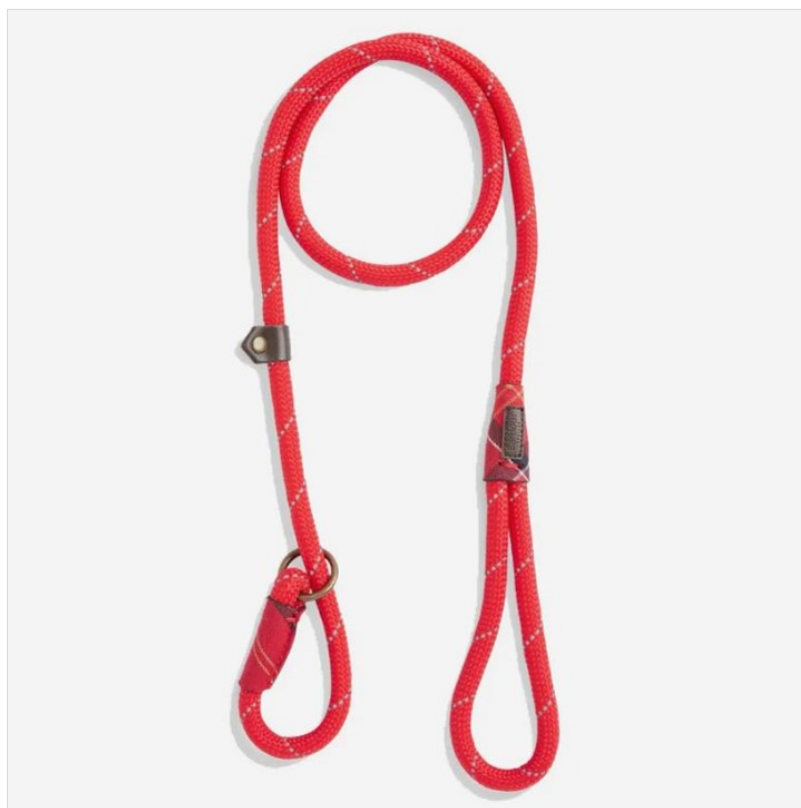

Barbour Reflective Slip Lead Classic Red

21-33175

Barbour Reflective Slip Lead Classic Red

21-33175

Our Price: £27.95

Description

Barbour Reflective Slip Lead Classic Red

21-33175

Barbour Reflective Slip Lead Classic Red

Combining a leash and collar in one simple design, this Barbour Slip Lead can be easily secured around your pet's head when out and about.

Boasting reflective detailing to keep four-legged companions visible in the dark, this durable design is finished with an embossed logo badge next to the handle for a premium finish.

Ideal for training or any off field occasion where the choice in the game bag will just not do.

Overall length - 1.5m x 1.2mm width.

Like this Barbour Reflective Slip Lead? Why not browse our complete **Pets & Wildlife** range.