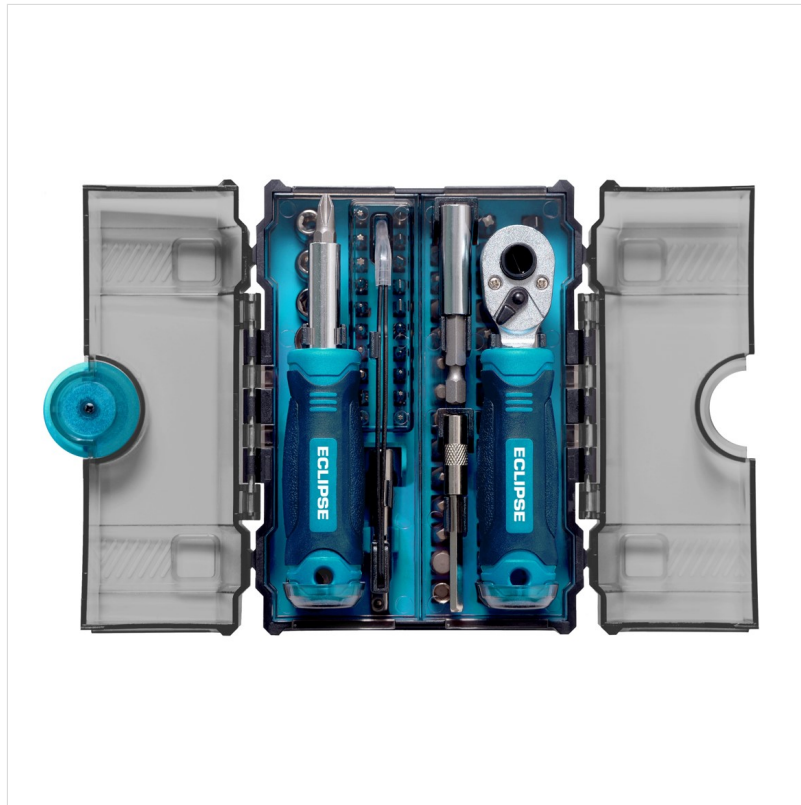

# Eclipse 78 Piece Mini Socket & Insert Bit Set

41-99049

 **ernestDOE**  
Where you can buy with confidence

Our Price: £19.98

# Eclipse 78 Piece Mini Socket & Insert Bit Set

41-99049

### Eclipse 78 Piece Mini Socket & Insert Bit Set

A handy set suitable for everyday DIY, light duty car repairs and bike repairs

Set Contents:

- Magnetised Handle for ¼" Hex Bits
- Reversible Ratchet Handle with ¼" Drive
- Magnetised ¼" to 4mm Adapter
- Magnetised ¼" Male to Female Extension Piece
- 4 mm Male to Female Extension Piece, Knurled
- ¼" Slotted Bits: 2 x 3mm, 2 x 4mm, 2 x 5, 2 x 6mm, 7mm
- ¼" Philips Bits: 2 x PH0, 2 x PH1, 2 x PH2, 2 x PH3
- ¼" Pozidriv Bits: PZ0, PZ1, PZ2 & PZ3
- ¼" Hex Bits: 2, 3, 4, 5, 6mm
- ¼" Torx Bits: T10, T15, 2 x T20, 2 x T25, T27, 2 x T30, T35 & T40
- ¼" Sq. Bits: S0, S1, S2, S3
- 4mm Slotted Bits: 1, 1.5, 2, 2.5, 3.5mm
- 4mm Philips Bits: 000, 00
- 4mm Star Bits: 0.8, 1.2mm
- 4mm Torx Bits: T4, T5, T6, T7, T8, T9
- 4mm Hex Bits: 0.7, 0.9, 1.3, 1.5, 2.5mm
- ¼" Drive Sockets: 4, 5, 6, 7, 8, 9, 10, 11, & 12mm
- ¼" Male To ¼" Female x 51mm Adaptor, Knurled
- ¼" Sq. To ¼" Hex x 25mm Adaptor
- Pair of Curved Tweezers