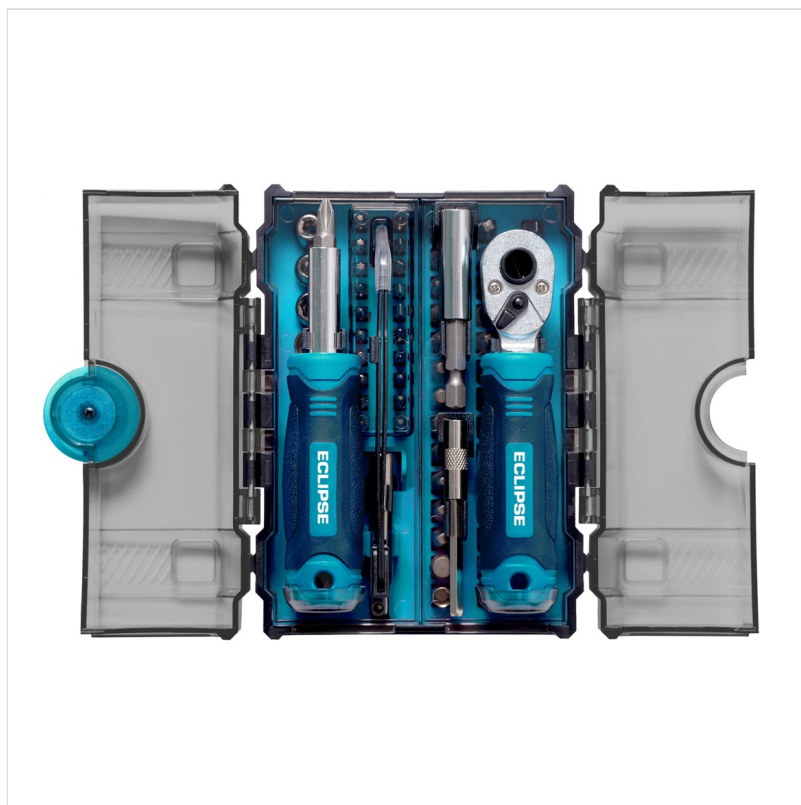

# Eclipse 78 Piece Mini Socket & Insert Bit Set

41-99049

 **ernestDOE**  
Where you can buy with confidence

Our Price: £19.98

# Eclipse 78 Piece Mini Socket & Insert Bit Set

41-99049

### Eclipse 78 Piece Mini Socket & Insert Bit Set

A handy set suitable for everyday DIY, light duty car repairs and bike repairs

Set Contents:

- Magnetised Handle for ¼" Hex Bits
- Reversible Ratchet Handle with ¼" Drive
- Magnetised ¼" to 4mm Adapter
- Magnetised ¼" Male to Female Extension Piece
- 4 mm Male to Female Extension Piece, Knurled
- ¼" Slotted Bits: 2 x 3mm, 2 x 4mm, 2 x 5, 2 x 6mm, 7mm
- ¼" Philips Bits: 2 x PH0, 2 x PH1, 2 x PH2, 2 x PH3
- ¼" Pozidriv Bits: PZ0, PZ1, PZ2 & PZ3
- ¼" Hex Bits: 2, 3, 4, 5, 6mm
- ¼" Torx Bits: T10, T15, 2 x T20, 2 x T25, T27, 2 x T30, T35 & T40
- ¼" Sq. Bits: S0, S1, S2, S3
- 4mm Slotted Bits: 1, 1.5, 2, 2.5, 3.5mm
- 4mm Philips Bits: 000, 00
- 4mm Star Bits: 0.8, 1.2mm
- 4mm Torx Bits: T4, T5, T6, T7, T8, T9
- 4mm Hex Bits: 0.7, 0.9, 1.3, 1.5, 2.5mm
- ¼" Drive Sockets: 4, 5, 6, 7, 8, 9, 10, 11, & 12mm
- ¼" Male To ¼" Female x 51mm Adaptor, Knurled
- ¼" Sq. To ¼" Hex x 25mm Adaptor
- Pair of Curved Tweezers