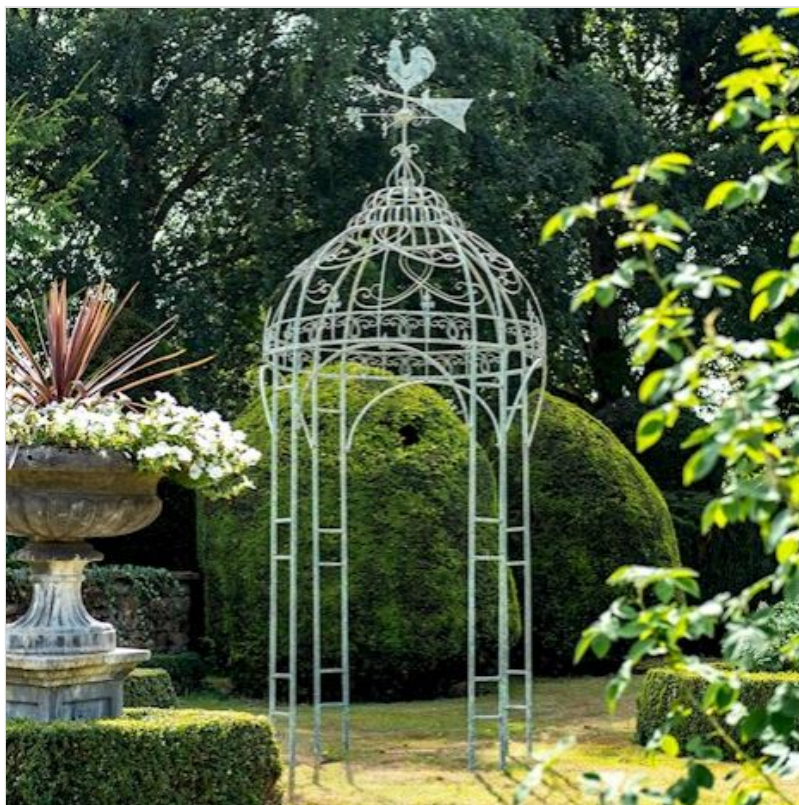

Ascalon Cockerel Garden Gazebo in Antique Green

ASCALON-4111

Ascalon Cockerel Garden Gazebo in Antique Green

ASCALON-4111

 **ernestDOE**
Where you can buy with confidence

Our Price: £612

Description

Ascalon Cockerel Garden Gazebo in Antique Green

ASCALON-4111

Ascalon Cockerel Garden Gazebo in Antique Green

With its ornate baroque detailing and decorative weathervane finial, this charming gazebo is a beautiful focal point for any outdoor space.

Finished in a soft antique green, its compact scale makes it perfect for even the smallest of gardens.

Dimensions: 367 x 141 x 141cm.

Like this Ascalon Ornamental Garden Structure? Why not browse the **FULL COLLECTION** to create your perfect outdoor retreat.

To keep up to date with our latest news, offers and promotions; be sure to join us on **Facebook & Instagram**.

Ascalon Cockerel Garden Gazebo in Antique Green

ASCALON-4111

Attributes

Contact us

Ernest Doe is a long established family firm with a network of branches in the South and East of England. Managing Director Colin Doe is the fourth generation of the family to have run the business in its 100+ years of trading.