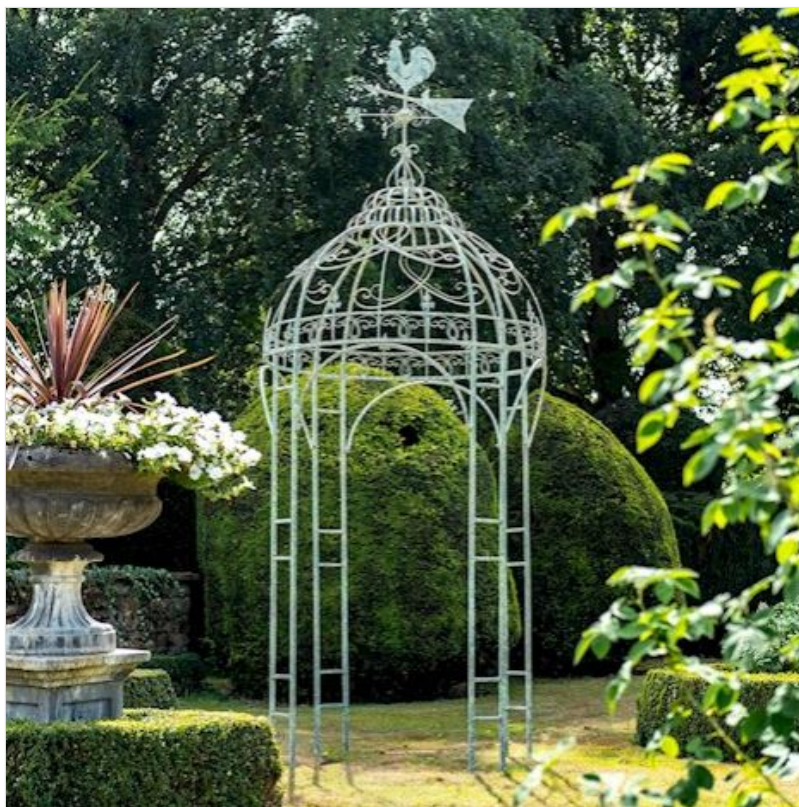

Ascalon Cockerel Garden Gazebo in Antique Green

ASCALON-4111

Ascalon Cockerel Garden Gazebo in Antique Green

ASCALON-4111

 **ernestDOE**
Where you can buy with confidence

Our Price: £612

Description

Ascalon Cockerel Garden Gazebo in Antique Green

ASCALON-4111

Ascalon Cockerel Garden Gazebo in Antique Green

With its ornate baroque detailing and decorative weathervane finial, this charming gazebo is a beautiful focal point for any outdoor space.

Finished in a soft antique green, its compact scale makes it perfect for even the smallest of gardens.

Dimensions: 367 x 141 x 141cm.

Like this Ascalon Ornamental Garden Structure? Why not browse the **FULL COLLECTION** to create your perfect outdoor retreat.

To keep up to date with our latest news, offers and promotions; be sure to join us on **Facebook & Instagram**.

Ascalon Cockerel Garden Gazebo in Antique Green

ASCALON-4111

Attributes

Contact us

Ernest Doe is a long established family firm with a network of branches in the South and East of England. Managing Director Colin Doe is the fourth generation of the family to have run the business in its 100+ years of trading.