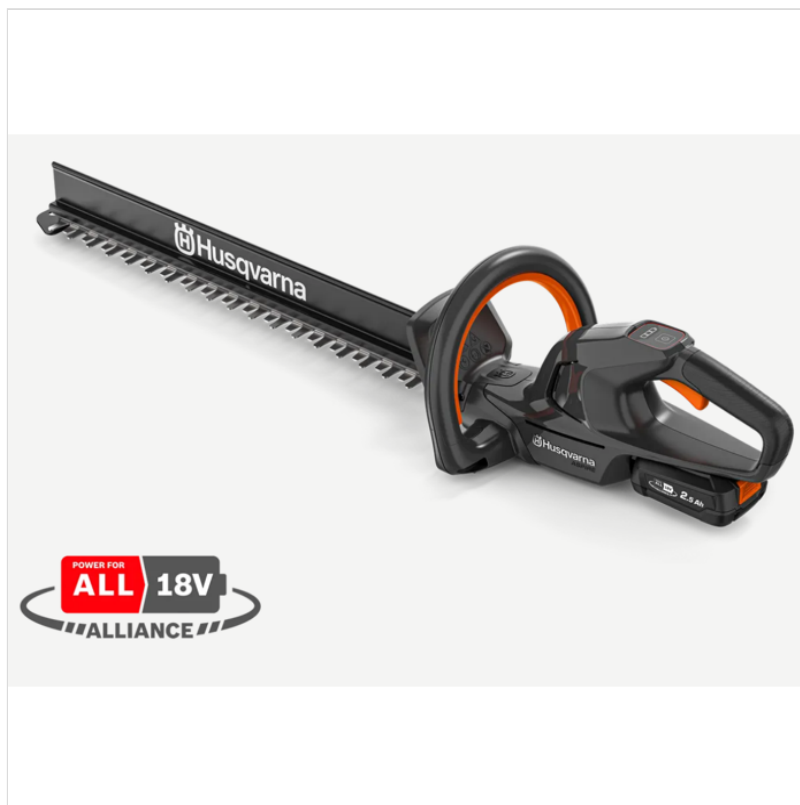

Husqvarna Aspire H50-P4A Cordless Hedge Trimmer Kit

HV-HTH50-P4AKIT

 **ernestDOE**
Where you can buy with confidence

Our Price: £175

Husqvarna Aspire H50-P4A Cordless Hedge Trimmer Kit

HV-HTH50-P4AKIT

Description

Husqvarna Aspire H50-P4A Cordless Hedgetrimmer Kit

Easily shape hedges and bushes with the lightweight 18V battery hedge trimmer. Designed for small spaces, storage is made easy with the included hook. Double-action cutting blades, powerful motor and 50cm long cutting deck can handle branches up to 23mm. Designed with a smart leaf catcher to collect the hedge clippings whilst trimming to reduce clean up work. Ergonomic soft grip handle and improved safety with the automatic shutdown when left unattended. Part of POWER FOR ALL battery system.

The Husqvarna Aspire battery powered tools has been developed with limited space in mind. This is why every product comes with a tailor made storage hook which can be mounted directly on the wall or used with the Husqvarna Aspire Storage Rail system. This tool storage can be extended with all gardening tools alongside the Aspire rail system.