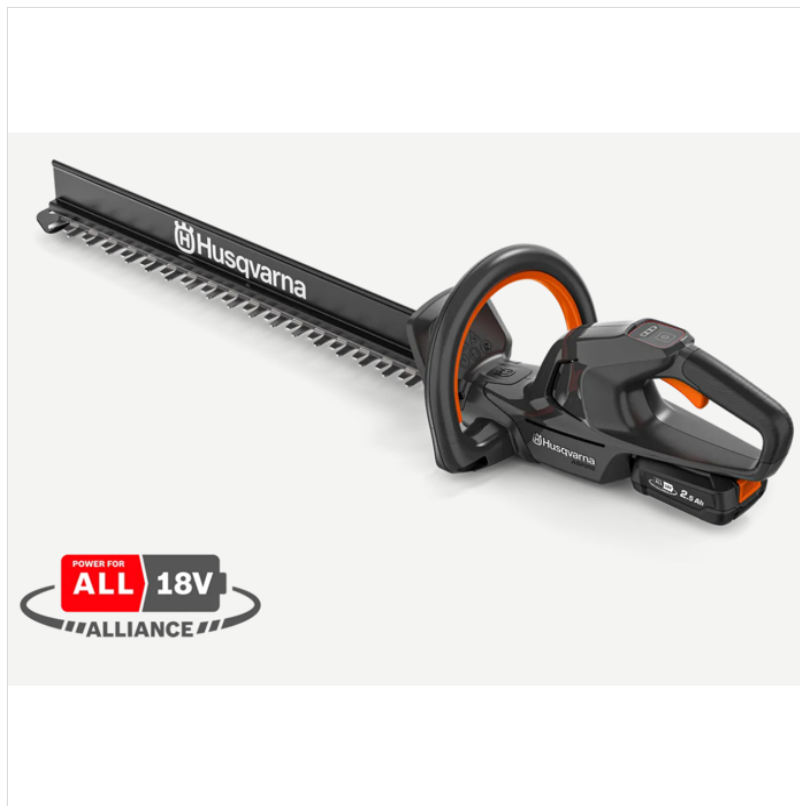

Husqvarna Aspire H50-P4A Cordless Hedge Trimmer Kit

HV-HTH50-P4AKIT

 **ernestDOE**
Where you can buy with confidence

Our Price: £175

Husqvarna Aspire H50-P4A Cordless Hedge Trimmer Kit

HV-HTH50-P4AKIT

Description

Husqvarna Aspire H50-P4A Cordless Hedgetrimmer Kit

Easily shape hedges and bushes with the lightweight 18V battery hedge trimmer. Designed for small spaces, storage is made easy with the included hook. Double-action cutting blades, powerful motor and 50cm long cutting deck can handle branches up to 23mm. Designed with a smart leaf catcher to collect the hedge clippings whilst trimming to reduce clean up work. Ergonomic soft grip handle and improved safety with the automatic shutdown when left unattended. Part of POWER FOR ALL battery system.

The Husqvarna Aspire battery powered tools has been developed with limited space in mind. This is why every product comes with a tailor made storage hook which can be mounted directly on the wall or used with the Husqvarna Aspire Storage Rail system. This tool storage can be extended with all gardening tools alongside the Aspire rail system.