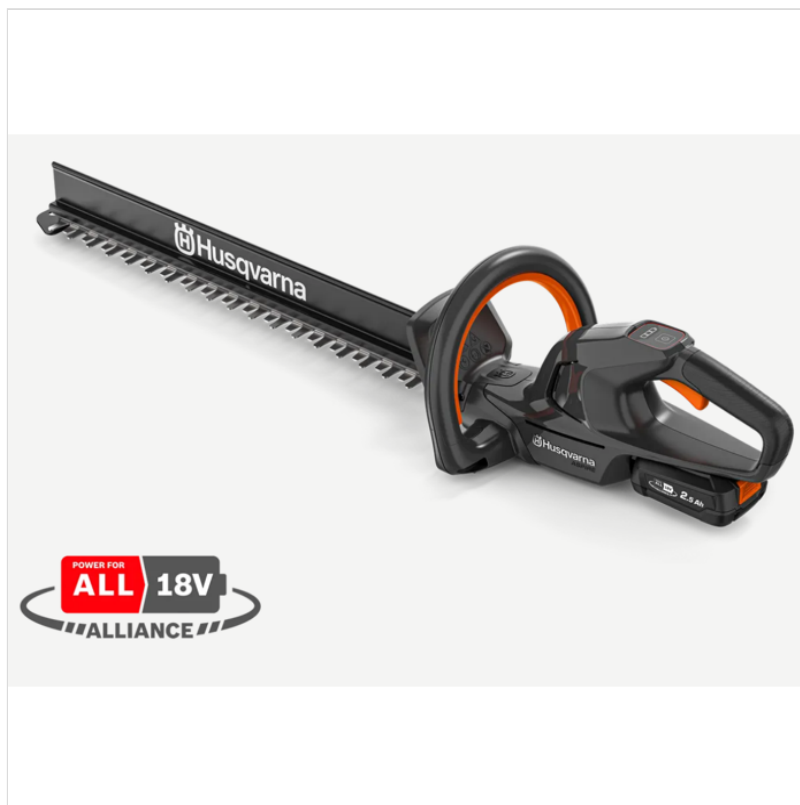

Husqvarna Aspire™ H50-P4A Hedge Trimmer without battery and charger

HV-HTH50-P4A

 **ernestDOE**
Where you can buy with confidence

Our Price: £125.99

Husqvarna Aspire™ H50-P4A Hedge Trimmer without battery and charger

HV-HTH50.P4A
Description

Efficient battery hedge trimmer with smart leaf catcher and storage hook

Easily shape hedges and bushes with the lightweight 18V battery hedge trimmer. Designed for small spaces, storage is made easy with the included hook. Double-action cutting blades, powerful motor and a 50cm long cutting deck can handle branches up to 23mm. Designed with a smart leaf catcher to collect the hedge clippings whilst trimming to reduce clean-up work. Ergonomic soft grip handle and improved safety with the automatic shutdown when left unattended. Part of POWER FOR ALL battery system.

The Husqvarna Aspire™ battery-powered tools have been developed with limited space in mind. This is why every product comes with a tailor-made storage hook which can be mounted directly on the wall or used with the Husqvarna Aspire™ Storage Rail system. This tool storage can be extended with all gardening tools alongside the Aspire™ rail system.