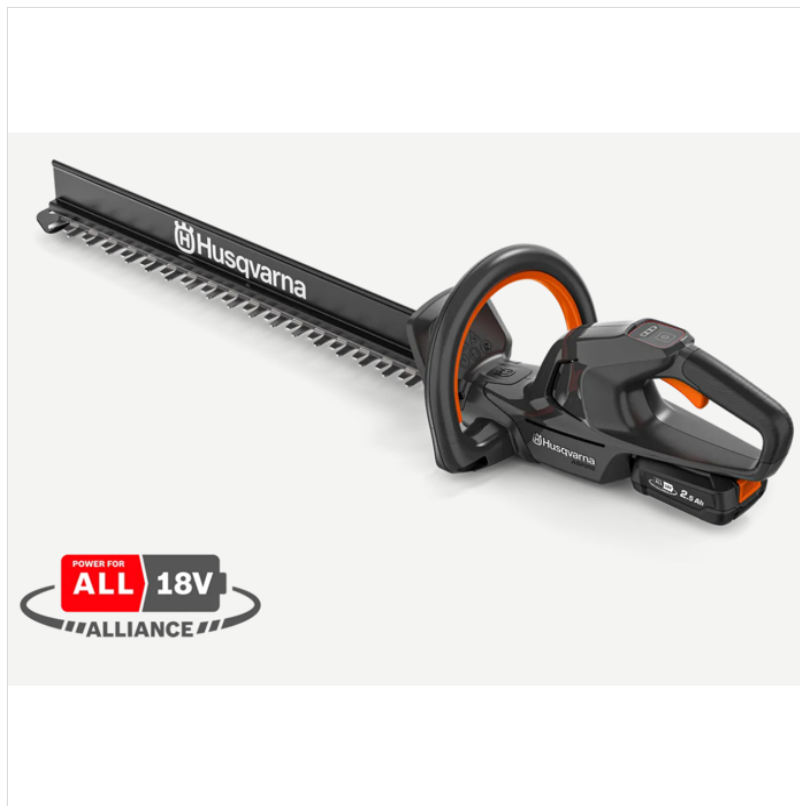

Husqvarna Aspire™ H50-P4A Hedge Trimmer without battery and charger

HV-HTH50-P4A

 **ernestDOE**
Where you can buy with confidence

Our Price: £125.99

Husqvarna Aspire™ H50-P4A Hedge Trimmer without battery and charger

HV-HTH50.P4A
Description

Efficient battery hedge trimmer with smart leaf catcher and storage hook

Easily shape hedges and bushes with the lightweight 18V battery hedge trimmer. Designed for small spaces, storage is made easy with the included hook. Double-action cutting blades, powerful motor and a 50cm long cutting deck can handle branches up to 23mm. Designed with a smart leaf catcher to collect the hedge clippings whilst trimming to reduce clean-up work. Ergonomic soft grip handle and improved safety with the automatic shutdown when left unattended. Part of POWER FOR ALL battery system.

The Husqvarna Aspire™ battery-powered tools have been developed with limited space in mind. This is why every product comes with a tailor-made storage hook which can be mounted directly on the wall or used with the Husqvarna Aspire™ Storage Rail system. This tool storage can be extended with all gardening tools alongside the Aspire™ rail system.