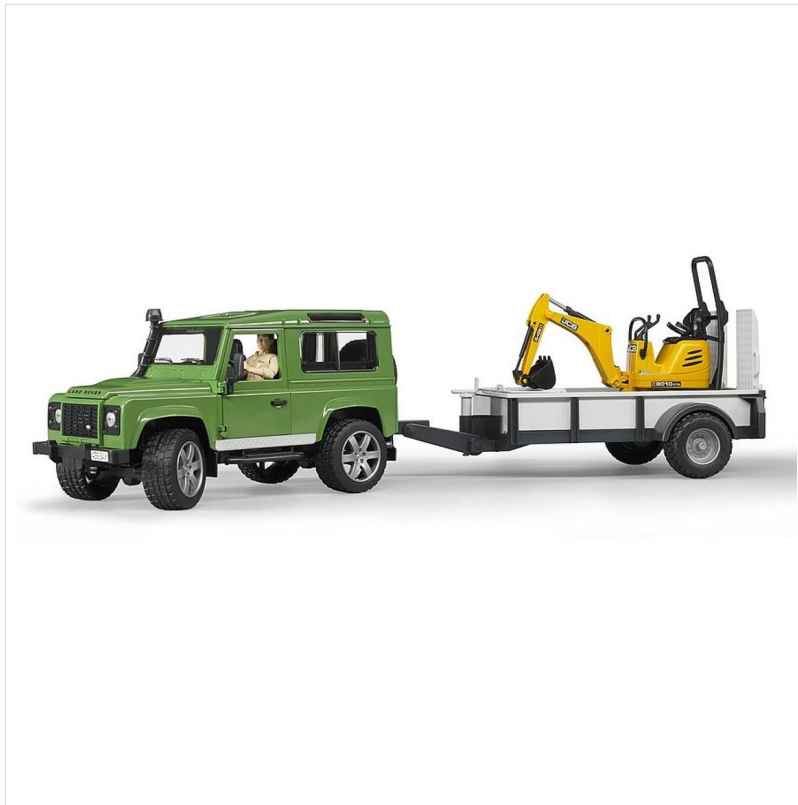

Bruder Land Rover Defender with Trailer, JCB Excavator & Man 1.16 Scale

47-95952

Bruder Land Rover Defender with Trailer, JCB Excavator & Man 1.16 Scale

47-95952

Our Price: £59.99

Description

Bruder Land Rover Defender with Trailer, JCB Excavator & Man 1.16 Scale

479392 Bruder Land Rover Defender with Trailer, JCB Excavator & Man 1.16 Scale

Manufactured from high quality plastic with authentic detailing and active working parts, the incredible off-road quality and timeless Land Rover design combines with the true-to-detail JCB micro excavator from the new bworld series.

Just right for little construction workers, highlights include cab & bonnet opening, front & rear axles, drawbar trailer with opening tailgate plus profiled tyres.

Robust in construction and ideal for indoor & outdoor play, hitch to other Bruder 1:16 Scale attachments for creative extended play.

Bruder Land Rover Defender with Trailer, JCB Excavator & Man 1.16 Scale

47-95952
Attributes

Contact us

Ernest Doe is a long established family firm with a network of branches in the South and East of England. Managing Director Colin Doe is the fourth generation of the family to have run the business in its 100+ years of trading.