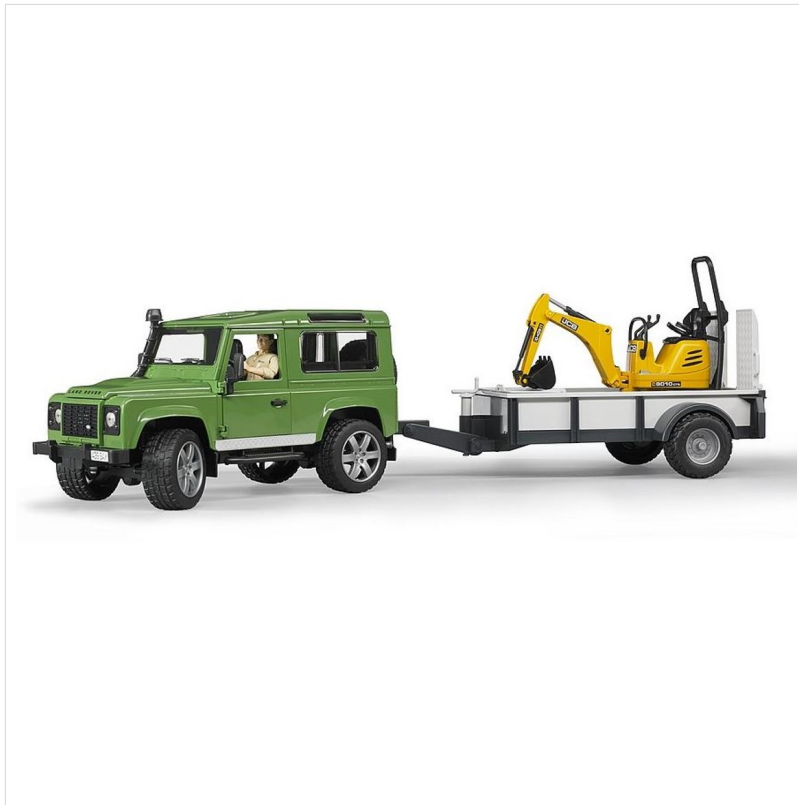

Bruder Land Rover Defender with Trailer, JCB Excavator & Man 1.16 Scale

47-95952

Bruder Land Rover Defender with Trailer, JCB Excavator & Man 1.16 Scale

47-95952

Our Price: £59.99

Description

Bruder Land Rover Defender with Trailer, JCB Excavator & Man 1.16 Scale

479392 Bruder Land Rover Defender with Trailer, JCB Excavator & Man 1.16 Scale

Manufactured from high quality plastic with authentic detailing and active working parts, the incredible off-road quality and timeless Land Rover design combines with the true-to-detail JCB micro excavator from the new bworld series.

Just right for little construction workers, highlights include cab & bonnet opening, front & rear axles, drawbar trailer with opening tailgate plus profiled tyres.

Robust in construction and ideal for indoor & outdoor play, hitch to other Bruder 1:16 Scale attachments for creative extended play.

Bruder Land Rover Defender with Trailer, JCB Excavator & Man 1.16 Scale

47-95952
Attributes

Contact us

Ernest Doe is a long established family firm with a network of branches in the South and East of England. Managing Director Colin Doe is the fourth generation of the family to have run the business in its 100+ years of trading.