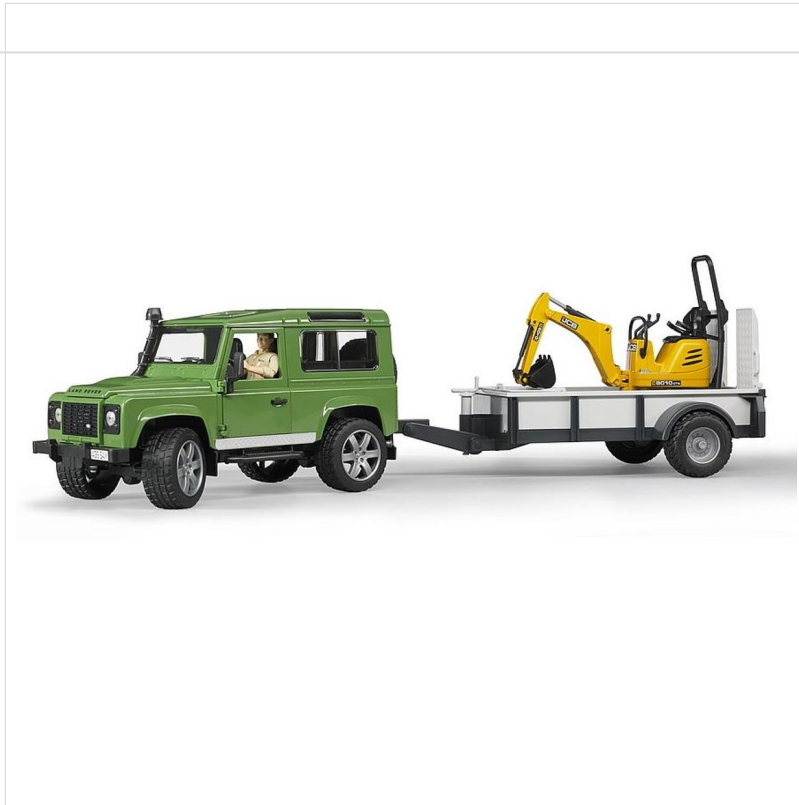

Bruder Land Rover Defender with Trailer, JCB Excavator & Man 1.16 Scale

47-95952

Bruder Land Rover Defender with Trailer, JCB Excavator & Man 1.16 Scale

47-95952

Our Price: £59.99

Description

Bruder Land Rover Defender with Trailer, JCB Excavator & Man 1.16 Scale

479392 Bruder Land Rover Defender with Trailer, JCB Excavator & Man 1.16 Scale

Manufactured from high quality plastic with authentic detailing and active working parts, the incredible off-road quality and timeless Land Rover design combines with the true-to-detail JCB micro excavator from the new bworld series.

Just right for little construction workers, highlights include cab & bonnet opening, front & rear axles, drawbar trailer with opening tailgate plus profiled tyres.

Robust in construction and ideal for indoor & outdoor play, hitch to other Bruder 1:16 Scale attachments for creative extended play.

Bruder Land Rover Defender with Trailer, JCB Excavator & Man 1.16 Scale

47-95952
Attributes

Contact us

Ernest Doe is a long established family firm with a network of branches in the South and East of England. Managing Director Colin Doe is the fourth generation of the family to have run the business in its 100+ years of trading.