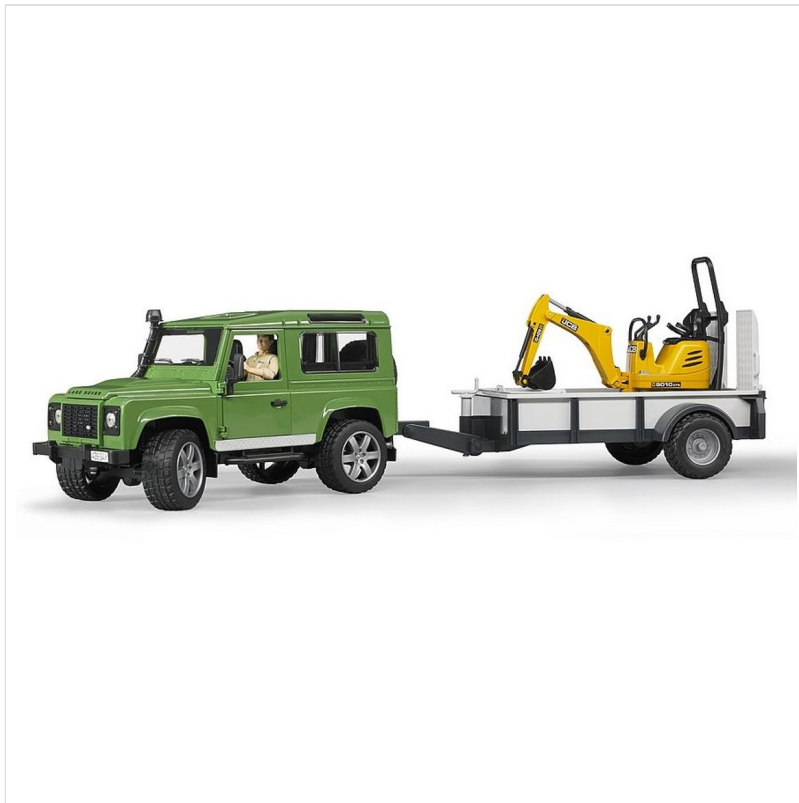

Bruder Land Rover Defender with Trailer, JCB Excavator & Man 1.16 Scale

47-95952

Bruder Land Rover Defender with Trailer, JCB Excavator & Man 1.16 Scale

47-95952

Our Price: £59.99

Description

Bruder Land Rover Defender with Trailer, JCB Excavator & Man 1.16 Scale

479392 Bruder Land Rover Defender with Trailer, JCB Excavator & Man 1.16 Scale

Manufactured from high quality plastic with authentic detailing and active working parts, the incredible off-road quality and timeless Land Rover design combines with the true-to-detail JCB micro excavator from the new bworld series.

Just right for little construction workers, highlights include cab & bonnet opening, front & rear axles, drawbar trailer with opening tailgate plus profiled tyres.

Robust in construction and ideal for indoor & outdoor play, hitch to other Bruder 1:16 Scale attachments for creative extended play.

Bruder Land Rover Defender with Trailer, JCB Excavator & Man 1.16 Scale

47-95952
Attributes

Contact us

Ernest Doe is a long established family firm with a network of branches in the South and East of England. Managing Director Colin Doe is the fourth generation of the family to have run the business in its 100+ years of trading.