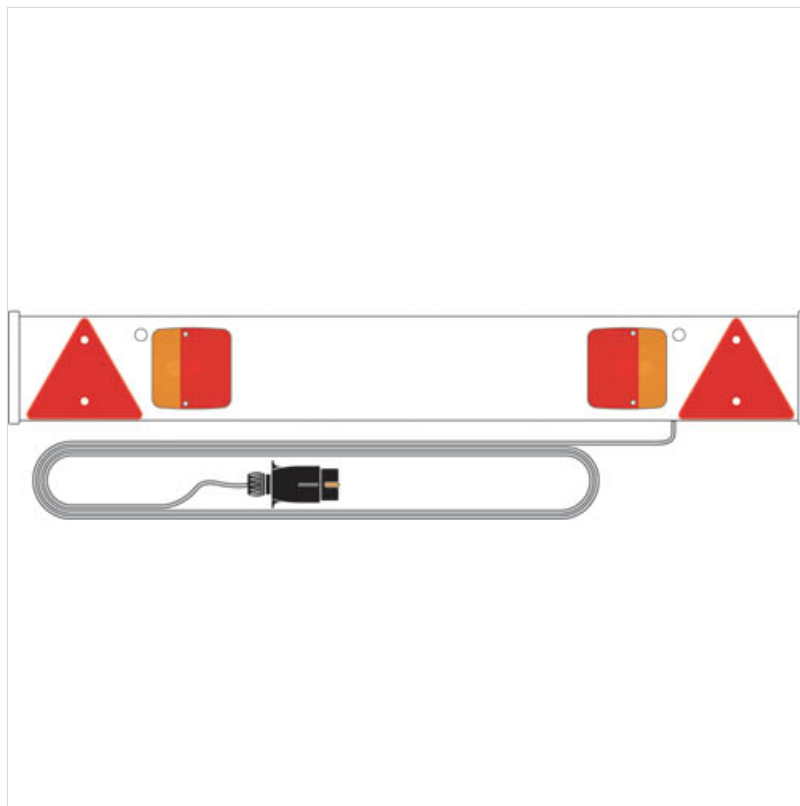

Ring Automotive RCT885 4'6" Trailer Board

47-30135

Our Price: £40.99

Description

Ring Automotive RCT885 4'6" Trailer Board

The Ring Automotive 4'6" Trailer Board meets current vehicle legislation. It is similar in dimension to other small trailer lamps. The Ring Automotive 4'6" Trailer Board comes complete with fitted approved bulbs, 2 x 4 function trailer lamps, 2 x triangular reflectors and 2 x hanging holes.

We have a great range of products. Buy online or you can choose the 'click and collect' option and pick up from your local store. With Ernest Doe you can buy with confidence.

Ring Automotive RCT885 4'6? Trailer Board