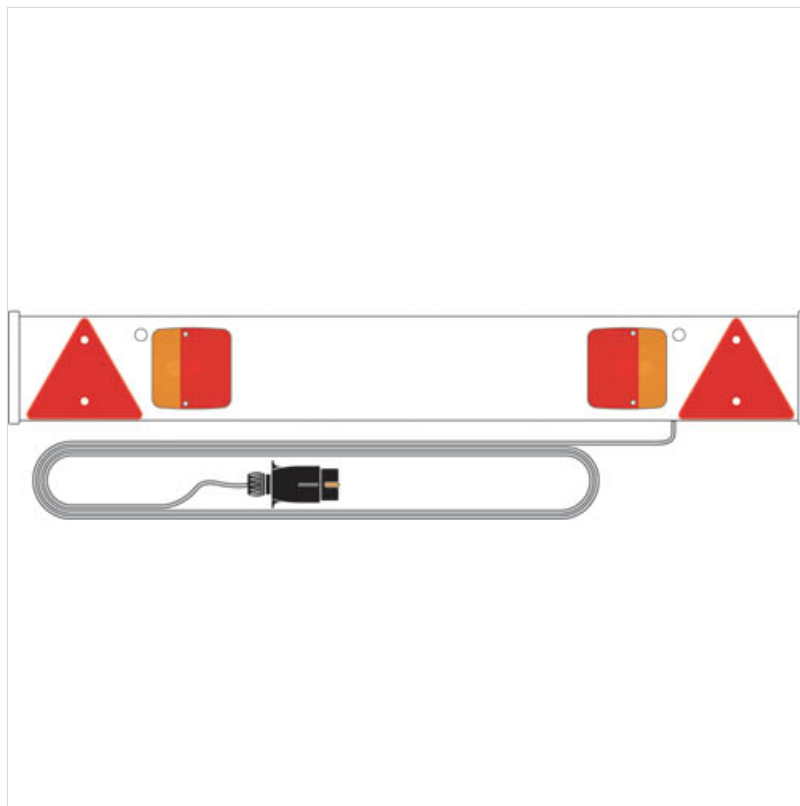

# Ring Automotive RCT885 4'6" Trailer Board

47-30135

Our Price: £40.99

## Description

### Ring Automotive RCT885 4'6" Trailer Board

The Ring Automotive 4'6" Trailer Board meets current vehicle legislation. It is similar in dimension to other small trailer lamps. The Ring Automotive 4'6" Trailer Board comes complete with fitted approved bulbs, 2 x 4 function trailer lamps, 2 x triangular reflectors and 2 x hanging holes.