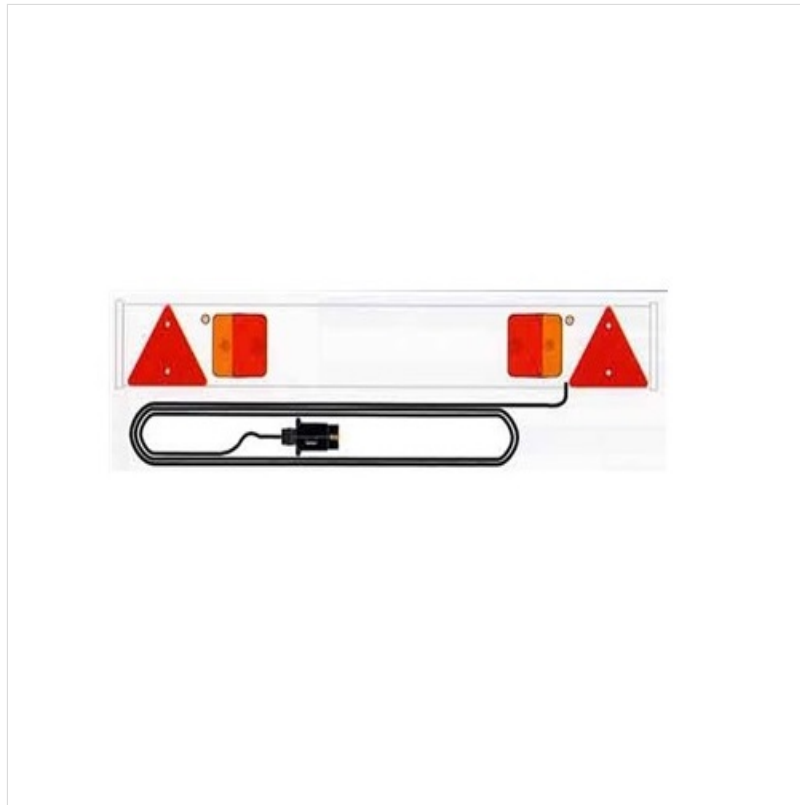

Ring Automotive RCT960 6' Trailer Board

47-30133

Our Price: £44.99

Description

Ring Automotive RCT960 6' Trailer Board

The Ring Automotive 6' Trailer Board meets current vehicle legislation. It is similar in dimension to other trailer boards. The Ring Automotive RCT450 4 Function Small Trailer Lamp comes complete with 2 x 4 function trailer lamps, 2 x triangular reflectors and 2 x hanging holes.

We have a great range of products. Buy online or you can choose the 'click and collect' option and pick up from your local store. With Ernest Doe you can buy with confidence.

Ring Automotive RCT960 6? Trailer Board