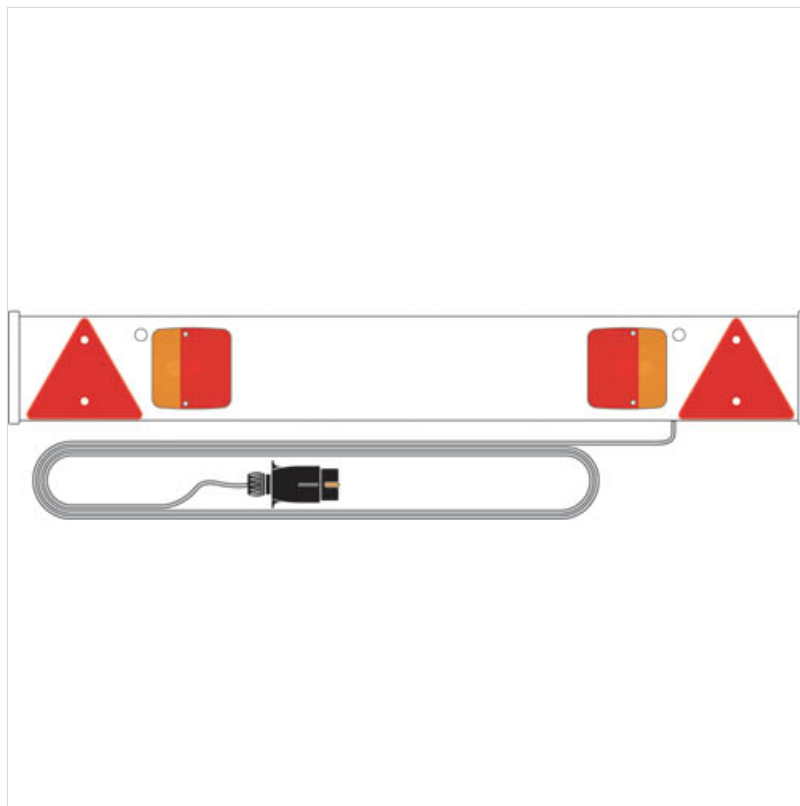

Ring Automotive RCT815 4' Trailer Board

47-30130

Our Price: £25.99

Description

Ring Automotive RCT815 4' Trailer Board

Ring Automotive 4' Trailer Board Comes complete with 2 x 4 function trailer lamps, 2 x triangular reflectors and 2 x hanging holes for easy attachment to trailers.

We have a great range of products. Buy online or you can choose the 'click and collect' option and pick up from your local store. With Ernest Doe you can buy with confidence.

Ring Automotive RCT815 4? Trailer Board