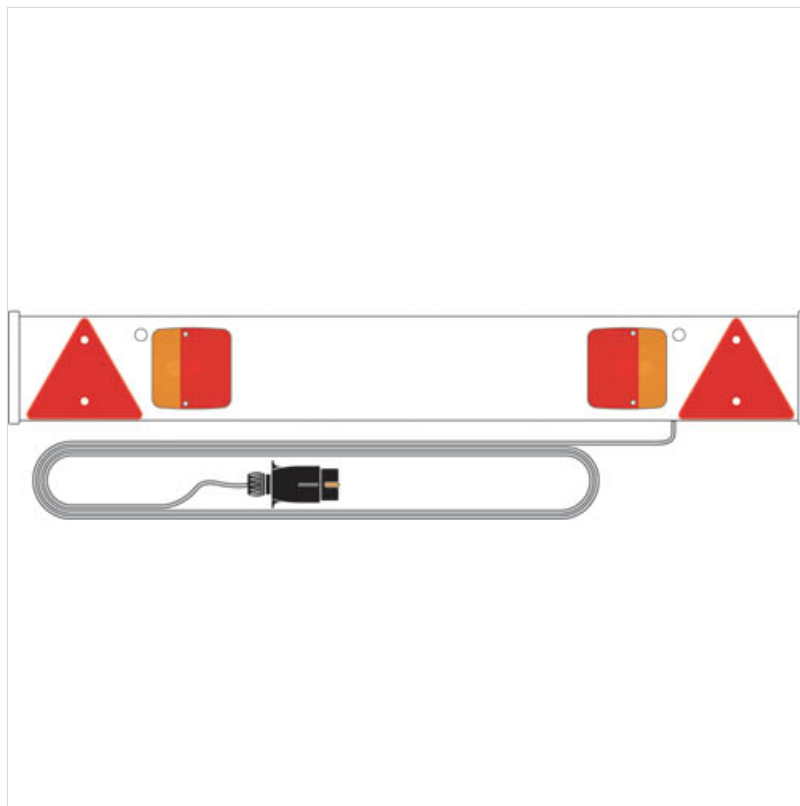

# Ring Automotive RCT815 4' Trailer Board

47-30130

Our Price: £25.99

## Description

### Ring Automotive RCT815 4' Trailer Board

Ring Automotive 4' Trailer Board Comes complete with 2 x 4 function trailer lamps, 2 x triangular reflectors and 2 x hanging holes for easy attachment to trailers.