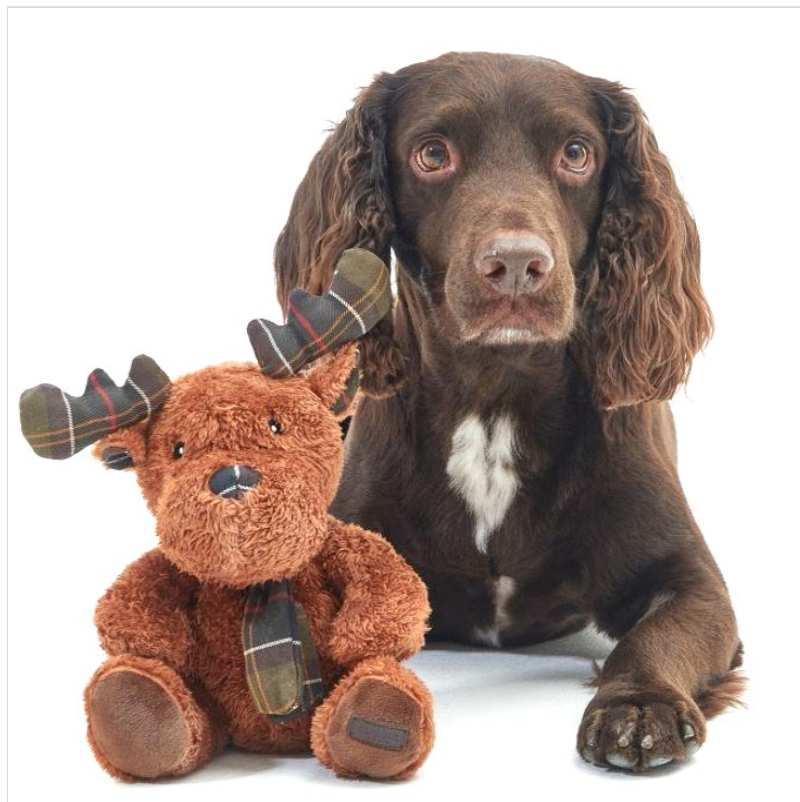

# Barbour Reindeer Soft Dog Toy

21-35722

# Barbour Reindeer Soft Dog Toy

21-35722

 **ernestDOE**  
Where you can buy with confidence

Our Price: £14.95

## Barbour Reindeer Soft Dog Toy

The perfect festive gift for your four-legged companions, this Reindeer dog toy is trimmed with signature tartan for a heritage look and feel.

Fitted with an internal squeaker, providing hours of fun, this cuddly design is accented with logo embroidery to the foot for a branded finish.