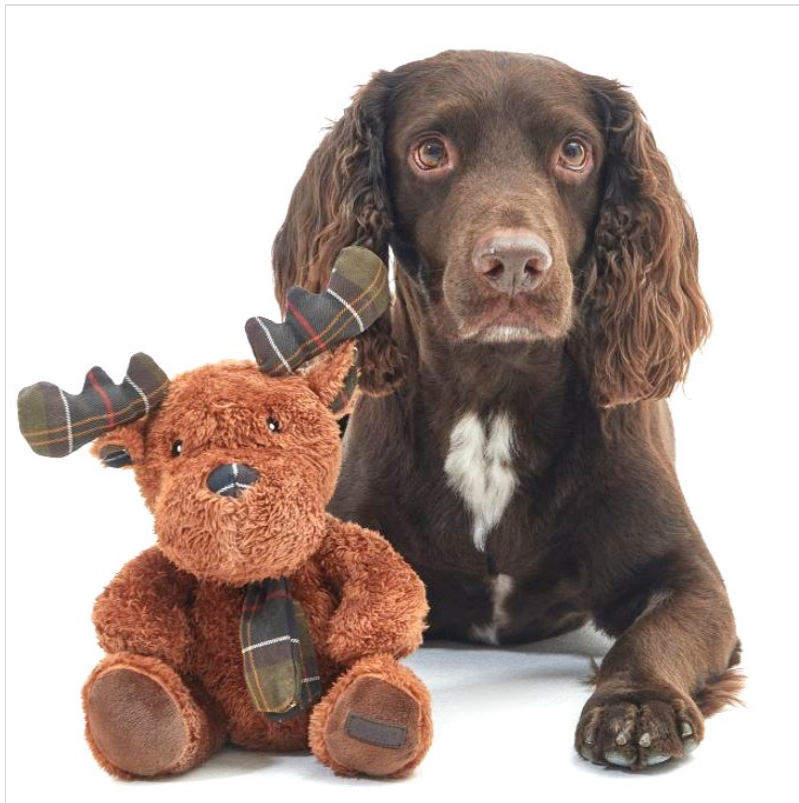

# Barbour Reindeer Soft Dog Toy

21-35722

# Barbour Reindeer Soft Dog Toy

21-35722

 **ernestDOE**  
Where you can buy with confidence

Our Price: £14.95

## Barbour Reindeer Soft Dog Toy

The perfect festive gift for your four-legged companions, this Reindeer dog toy is trimmed with signature tartan for a heritage look and feel.

Fitted with an internal squeaker, providing hours of fun, this cuddly design is accented with logo embroidery to the foot for a branded finish.