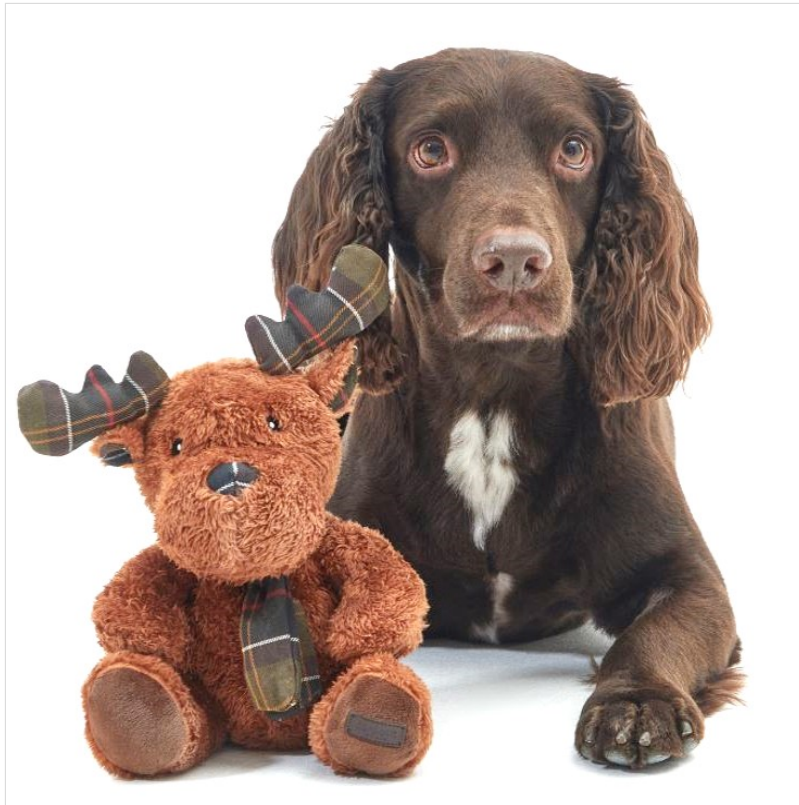

# Barbour Reindeer Soft Dog Toy

21-35722

# Barbour Reindeer Soft Dog Toy

21-35722

 **ernestDOE**  
Where you can buy with confidence

Our Price: £14.95

## Barbour Reindeer Soft Dog Toy

The perfect festive gift for your four-legged companions, this Reindeer dog toy is trimmed with signature tartan for a heritage look and feel.

Fitted with an internal squeaker, providing hours of fun, this cuddly design is accented with logo embroidery to the foot for a branded finish.