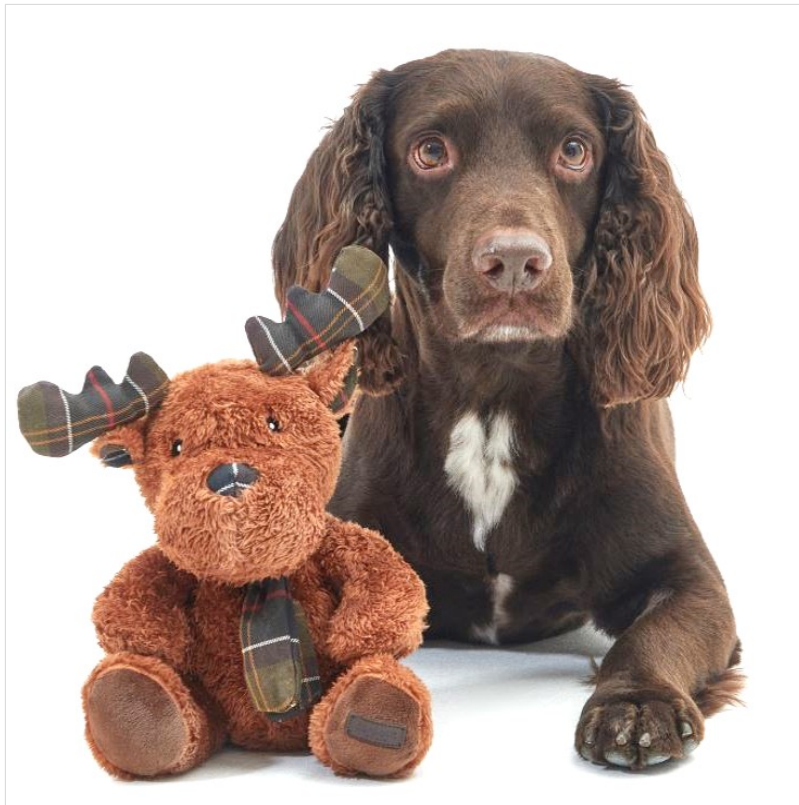

# Barbour Reindeer Soft Dog Toy

21-35722

# Barbour Reindeer Soft Dog Toy

21-35722

 **ernestDOE**  
Where you can buy with confidence

Our Price: £14.95

## Barbour Reindeer Soft Dog Toy

The perfect festive gift for your four-legged companions, this Reindeer dog toy is trimmed with signature tartan for a heritage look and feel.

Fitted with an internal squeaker, providing hours of fun, this cuddly design is accented with logo embroidery to the foot for a branded finish.