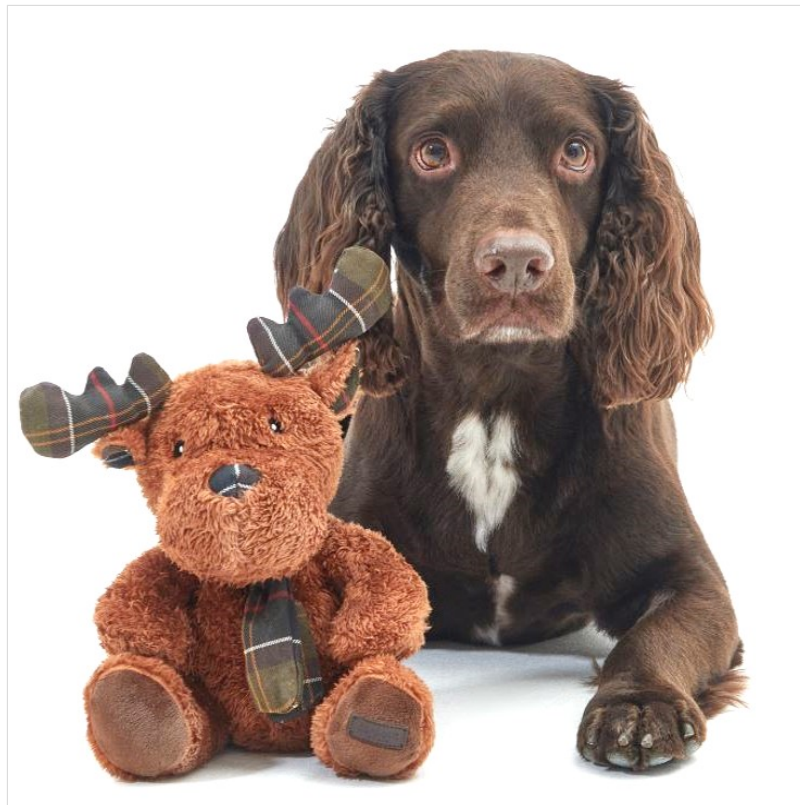

# Barbour Reindeer Soft Dog Toy

21-35722

# Barbour Reindeer Soft Dog Toy

21-35722

 **ernestDOE**  
Where you can buy with confidence

Our Price: £14.95

## Barbour Reindeer Soft Dog Toy

The perfect festive gift for your four-legged companions, this Reindeer dog toy is trimmed with signature tartan for a heritage look and feel.

Fitted with an internal squeaker, providing hours of fun, this cuddly design is accented with logo embroidery to the foot for a branded finish.