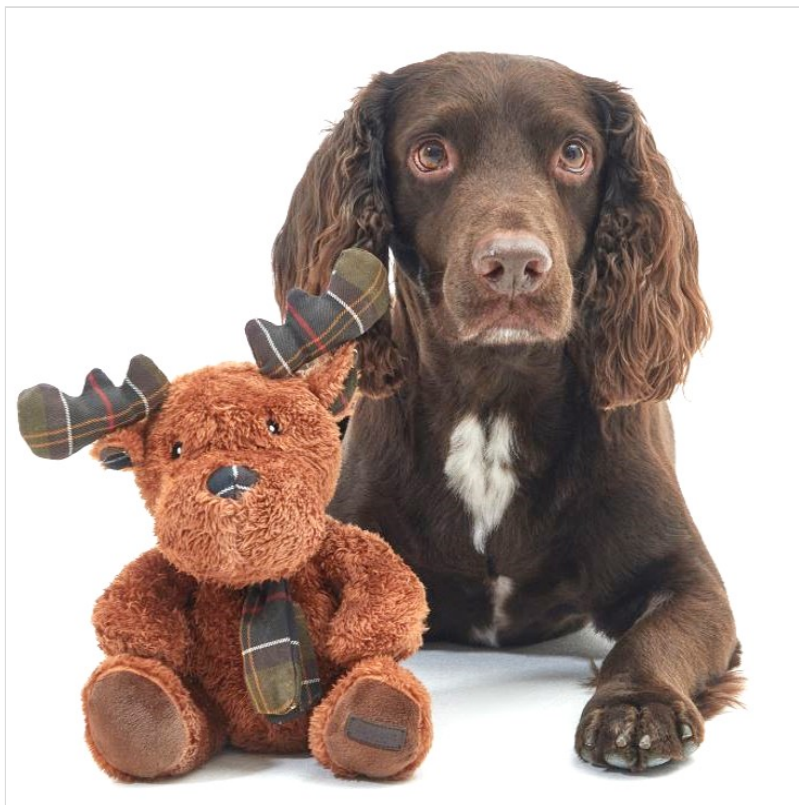

# Barbour Reindeer Soft Dog Toy

21-35722

# Barbour Reindeer Soft Dog Toy

21-35722

 **ernestDOE**  
Where you can buy with confidence

Our Price: £14.95

## Barbour Reindeer Soft Dog Toy

The perfect festive gift for your four-legged companions, this Reindeer dog toy is trimmed with signature tartan for a heritage look and feel.

Fitted with an internal squeaker, providing hours of fun, this cuddly design is accented with logo embroidery to the foot for a branded finish.