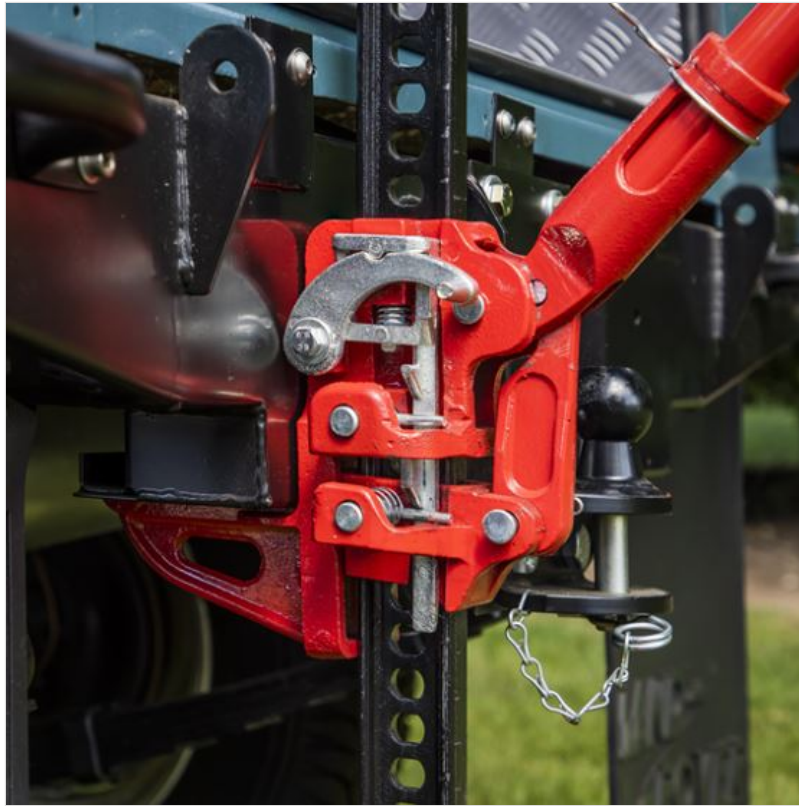

Sealey FJ60 2 Tonne 1500mm Farm Jack

22-40519

Sealey FJ60 2 Tonne 1500mm Farm Jack

22-40519

 **ernestDOE**
Where you can buy with confidence

Our Price: £164.99

Description

Sealey FJ60 2 Tonne 1500mm Farm Jack

22-40519

Sealey FJ60 2 Tonne 1500mm Farm Jack

Heavy-duty, cast steel, lever-ratchet operated jack with 1500mm beam.

Reversible ratchet mechanism enables jack to be used for lifting or lowering.

Upper jaw is adjustable on beam, allowing jack to be used as a clamp.

Extremely versatile for everyday tasks including pulling up tree stumps and tensioning fences.

Net weight: 15kg.

Like this Sealey Heavy Duty Trolley Jack? Why not browse our comprehensive range of [Workshop Essentials](#).

To keep up to date with our latest news, offers and promotions; be sure to join us on [Facebook](#) & [Instagram](#).

Sealey FJ60 2 Tonne 1500mm Farm Jack

22-40519

Attributes

Contact us

Ernest Doe is a long established family firm with a network of branches in the South and East of England. Managing Director Colin Doe is the fourth generation of the family to have run the business in its 100+ years of trading.