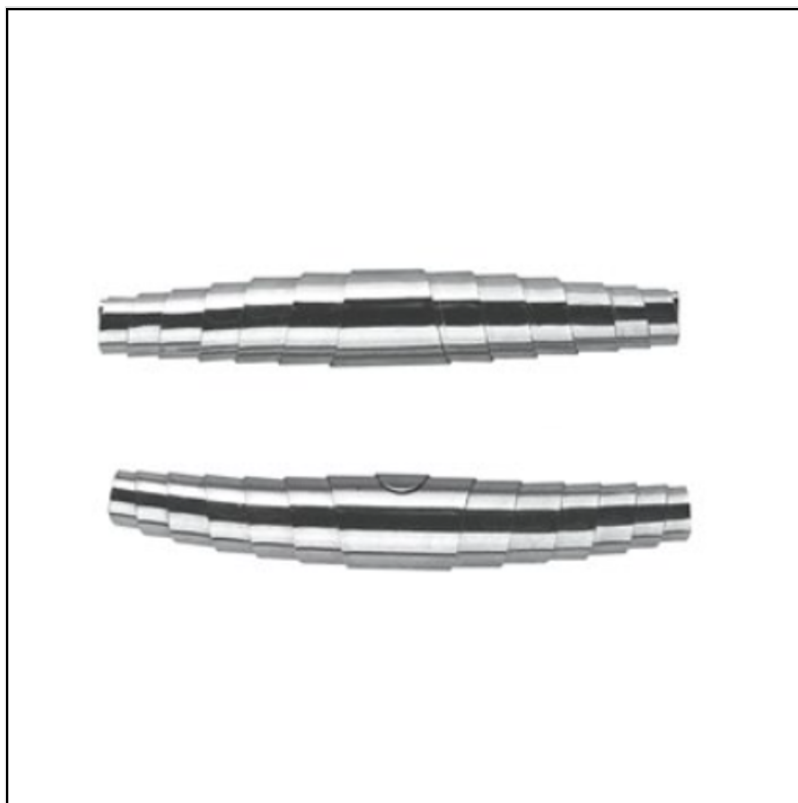

Felco 2-91 Replacement Springs for Models 2, 4, 7, 8, 9,10 & 11

39-58015

Our Price: £8

Felco 2-91 Replacement Springs for Models 2, 4, 7, 8, 9,10 & 11

39-58015

Description

Felco Replacement Spring Pair 291

Genuine Felco volute springs to keep your Felco secateurs in working order this season.

Fits Felco Model Nos: 2, 4, 7, 8, 9, 10 and 11.

Easy to fit, making your Felco Secateurs investment a sustainable one going forward.

To keep your garden looking neat and tidy this season, why not browse more Garden essentials in our extensive **Hand Tools** range.