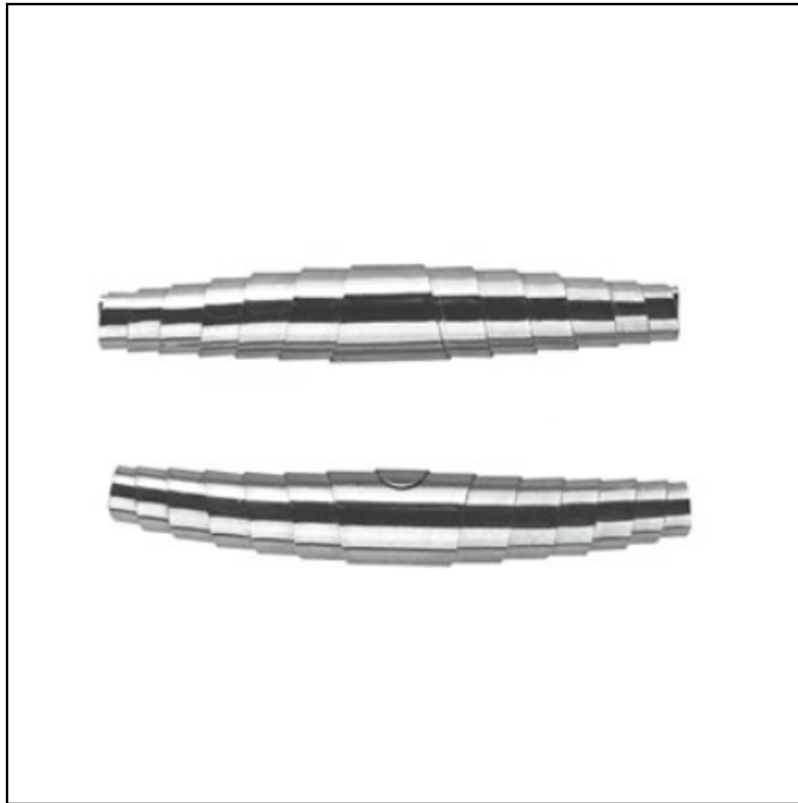

Felco 2-91 Replacement Springs for Models 2, 4, 7, 8, 9,10 & 11

39-58015

Our Price: £8.5

Felco 2-91 Replacement Springs for Models 2, 4, 7, 8, 9,10 & 11

39-58015

Description

Felco Replacement Spring Pair 291

Genuine Felco volute springs to keep your Felco secateurs in working order this season.

Fits Felco Model Nos: 2, 4, 7, 8, 9, 10 and 11.

Easy to fit, making your Felco Secateurs investment a sustainable one going forward.