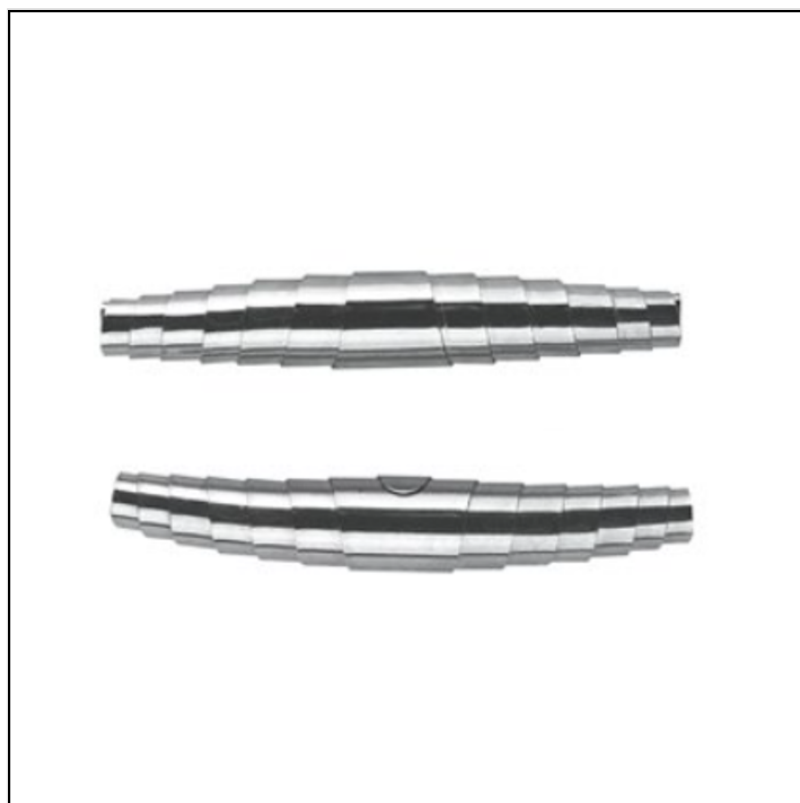

Felco 2-91 Replacement Springs for Models 2, 4, 7, 8, 9,10 & 11

39-58015

Our Price: £8

Felco 2-91 Replacement Springs for Models 2, 4, 7, 8, 9,10 & 11

39-58015

Description

Felco Replacement Spring Pair 291

Genuine Felco volute springs to keep your Felco secateurs in working order this season.

Fits Felco Model Nos: 2, 4, 7, 8, 9, 10 and 11.

Easy to fit, making your Felco Secateurs investment a sustainable one going forward.

To keep your garden looking neat and tidy this season, why not browse more Garden essentials in our extensive **Hand Tools** range.