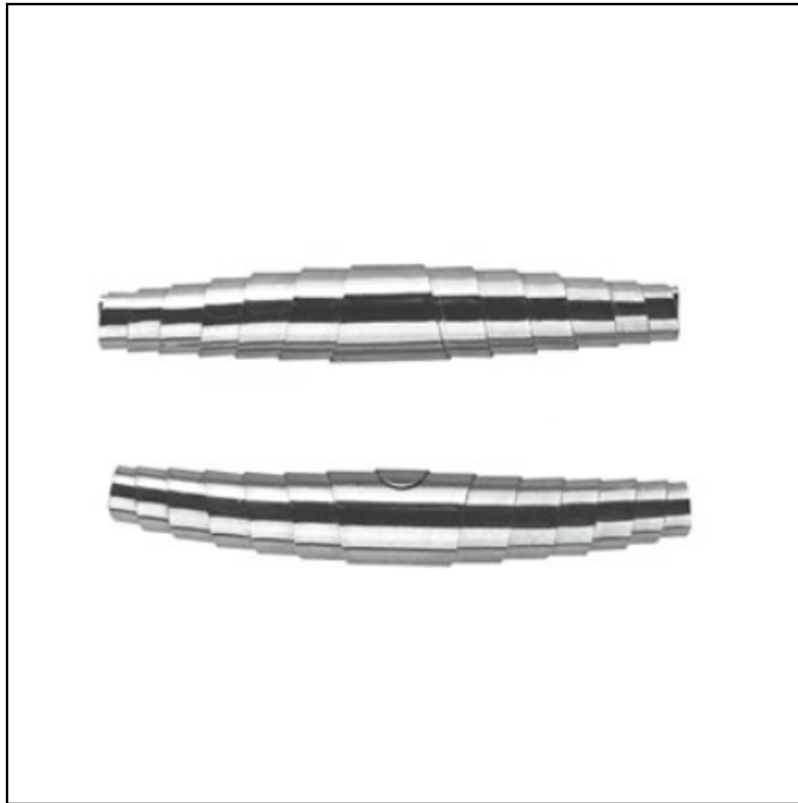

Felco 2-91 Replacement Springs for Models 2, 4, 7, 8, 9,10 & 11

39-58015

Our Price: £8

Felco 2-91 Replacement Springs for Models 2, 4, 7, 8, 9,10 & 11

39-58015

Description

Felco Replacement Spring Pair 291

Genuine Felco volute springs to keep your Felco secateurs in working order this season.

Fits Felco Model Nos: 2, 4, 7, 8, 9, 10 and 11.

Easy to fit, making your Felco Secateurs investment a sustainable one going forward.

To keep your garden looking neat and tidy this season, why not browse more Garden essentials in our extensive **Hand Tools** range.