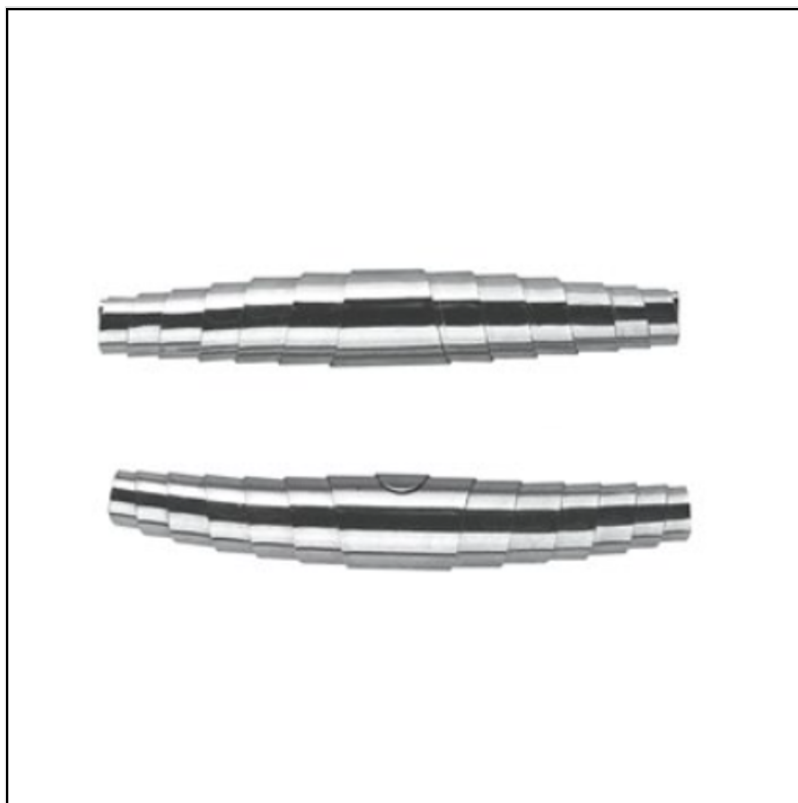

Felco 2-91 Replacement Springs for Models 2, 4, 7, 8, 9,10 & 11

39-58015

Our Price: £8.5

Felco 2-91 Replacement Springs for Models 2, 4, 7, 8, 9,10 & 11

39-58015

Description

Felco Replacement Spring Pair 291

Genuine Felco volute springs to keep your Felco secateurs in working order this season.

Fits Felco Model Nos: 2, 4, 7, 8, 9, 10 and 11.

Easy to fit, making your Felco Secateurs investment a sustainable one going forward.