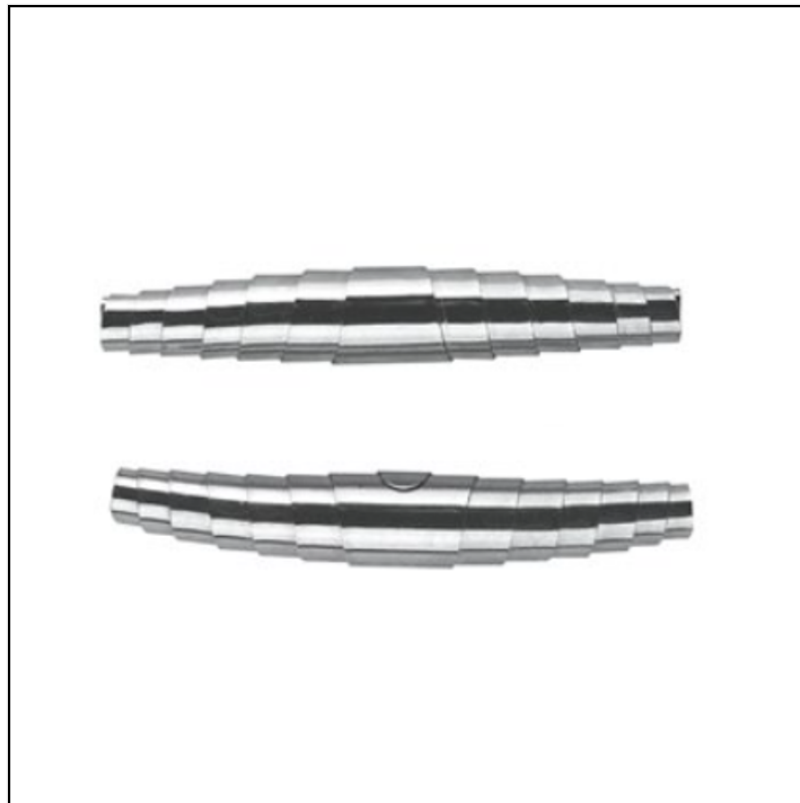

Felco 2-91 Replacement Springs for Models 2, 4, 7, 8, 9,10 & 11

39-58015

Our Price: £8

Felco 2-91 Replacement Springs for Models 2, 4, 7, 8, 9,10 & 11

39-58015

Description

Felco Replacement Spring Pair 291

Genuine Felco volute springs to keep your Felco secateurs in working order this season.

Fits Felco Model Nos: 2, 4, 7, 8, 9, 10 and 11.

Easy to fit, making your Felco Secateurs investment a sustainable one going forward.

To keep your garden looking neat and tidy this season, why not browse more Garden essentials in our extensive **Hand Tools** range.