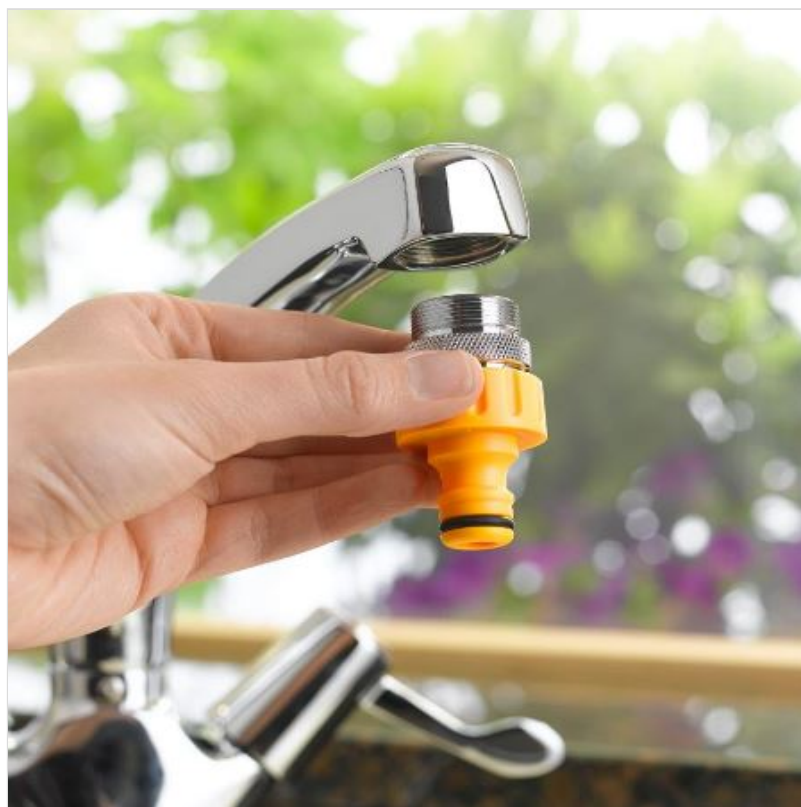

Hozelock 2159 Kitchen Tap Connector

47-41178

Hozelock 2159 Kitchen Tap Connector

47-41178

 **ernestDOE**
Where you can buy with confidence

Our Price: £10.96

Description

Hozelock 2159 Kitchen Tap Connector

For modern kitchen taps, that have an aerator cartridge, this mixer connection provides a secure method for temporary attachment of Hozelock connector.

Easy to fit, simply remove the existing aerator cartridge from the end of the tap, and then screw in the new Hozelock cartridge.

The new cartridge protrudes by an extra 8mm and there is a 3/4" bsp thread on the protrusion.

For optimum use, the tap connector can be left connected by unscrewing the plastic component and storing in a kitchen drawer.