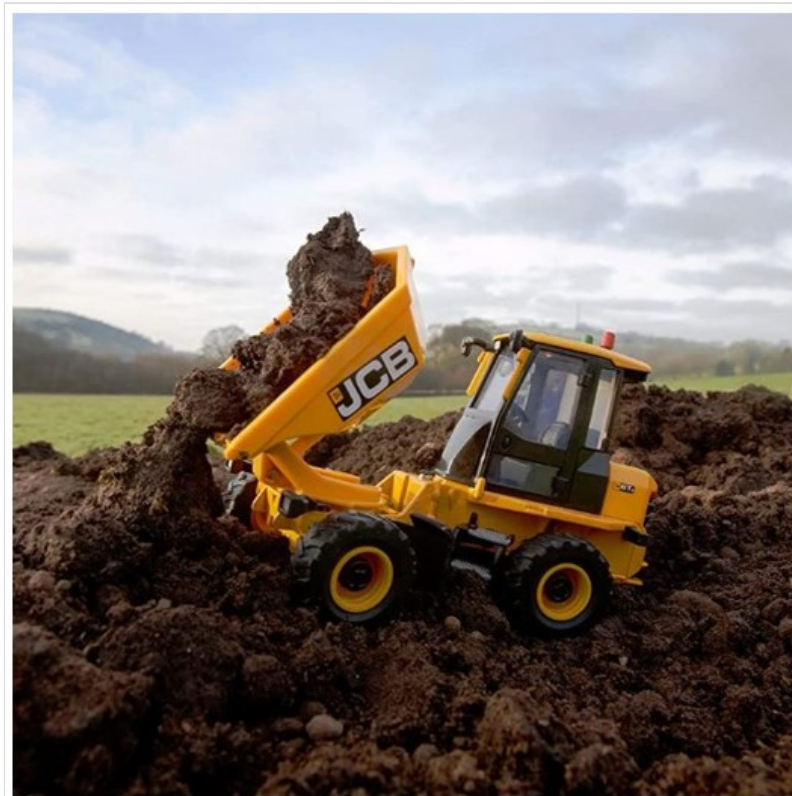

Britains JCB 6T Dumper Truck 1:32 Scale

47-95063

 **ernestDOE**
Where you can buy with confidence

Britains JCB 6T Dumper Truck 1:32 Scale

47-95063

 **ernestDOE**
Where you can buy with confidence

Our Price: £23.94

Description

Britains JCB 6T Dumper Truck 1:32 Scale

47-95063

Britains JCB 6T Dumper Truck 1:32 Scale

Constructed from Die cast metal & precision moulded durable plastic with authentic detailing throughout.

Guaranteed to maximise productivity wherever you deploy it, this model captures every detail including tipping & swivel features plus flat skip side designs enable effective material discharge.

The JCB 6 tonne site dumper is compatible with Britains 1:32 scale machinery and accessories.

Suitable for children 3+ and collectors alike.

Like this Britains JCB Dumper Truck? Why not browse our complete [Gifts & Toys](#) range.

To keep up to date with our latest news, offers and promotions; be sure to join us on [Facebook](#) & [Instagram](#).