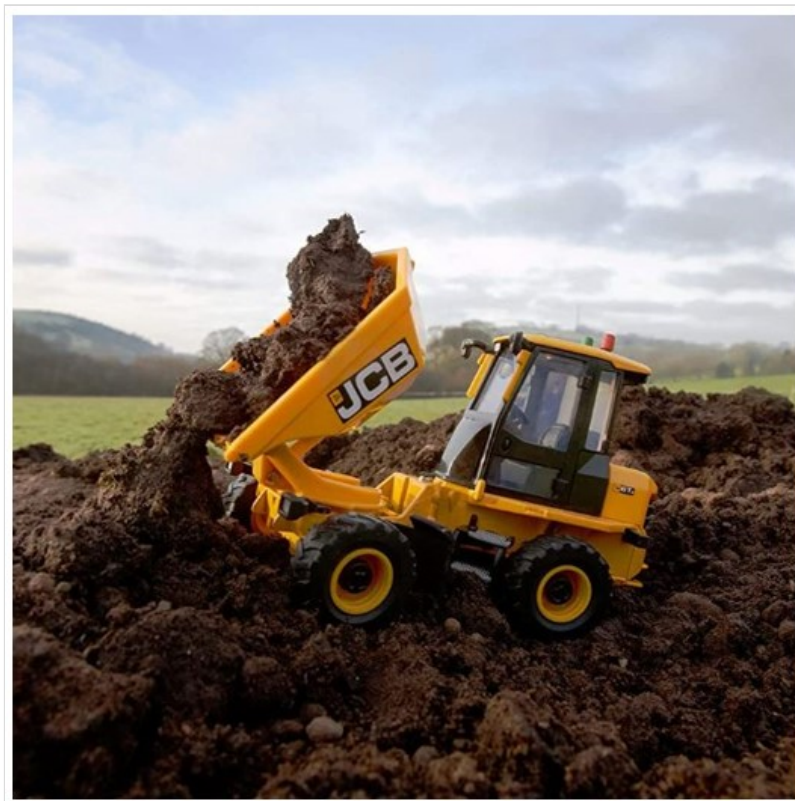

Britains JCB 6T Dumper Truck 1:32 Scale

47-95063

 **ernestDOE**
Where you can buy with confidence

Britains JCB 6T Dumper Truck 1:32 Scale

47-95063

 **ernestDOE**
Where you can buy with confidence

Our Price: £23.94

Description

Britains JCB 6T Dumper Truck 1:32 Scale

47-95063

Britains JCB 6T Dumper Truck 1:32 Scale

Constructed from Die cast metal & precision moulded durable plastic with authentic detailing throughout.

Guaranteed to maximise productivity wherever you deploy it, this model captures every detail including tipping & swivel features plus flat skip side designs enable effective material discharge.

The JCB 6 tonne site dumper is compatible with Britains 1:32 scale machinery and accessories.

Suitable for children 3+ and collectors alike.

Like this Britains JCB Dumper Truck? Why not browse our complete [Gifts & Toys](#) range.

To keep up to date with our latest news, offers and promotions; be sure to join us on [Facebook](#) & [Instagram](#).