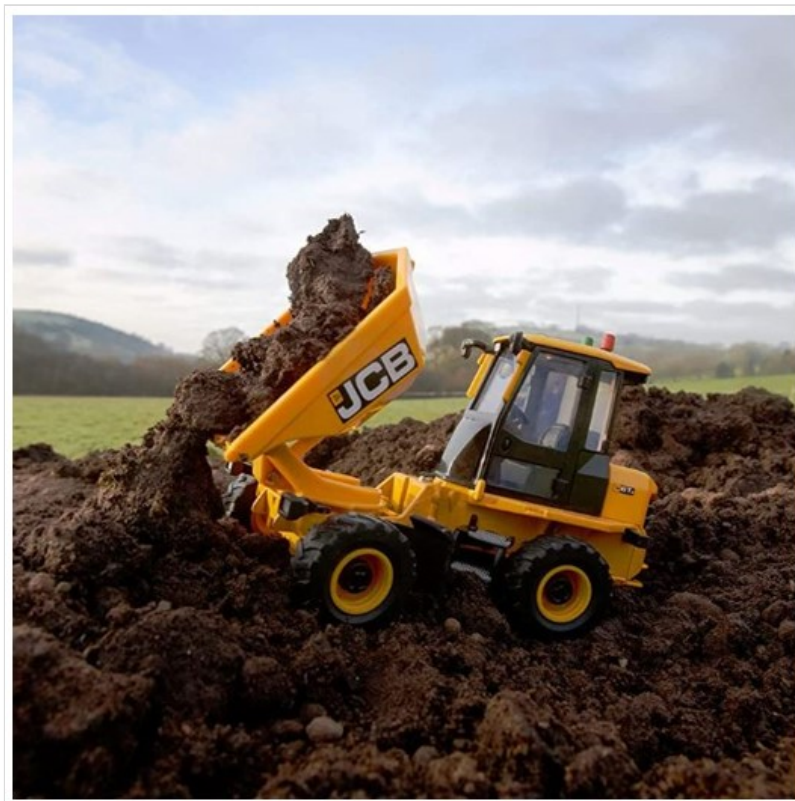

# Britains JCB 6T Dumper Truck 1:32 Scale

47-95063

 **ernestDOE**  
Where you can buy with confidence

# Britains JCB 6T Dumper Truck 1:32 Scale

47-95063

 **ernestDOE**  
Where you can buy with confidence

Our Price: £20.35

**Description**

## Britains JCB 6T Dumper Truck 1:32 Scale

Constructed from Die cast metal & precision moulded durable plastic with authentic detailing throughout.

Guaranteed to maximise productivity wherever you deploy it, this model captures every detail including tipping & swivel features plus flat skip side designs enable effective material discharge.

The JCB 6 tonne site dumper is compatible with Britains 1:32 scale machinery and accessories.

Suitable for children 3+ and collectors alike.

Like this Britains JCB Dumper Truck? Why not browse our complete [Gifts & Toys](#) range.