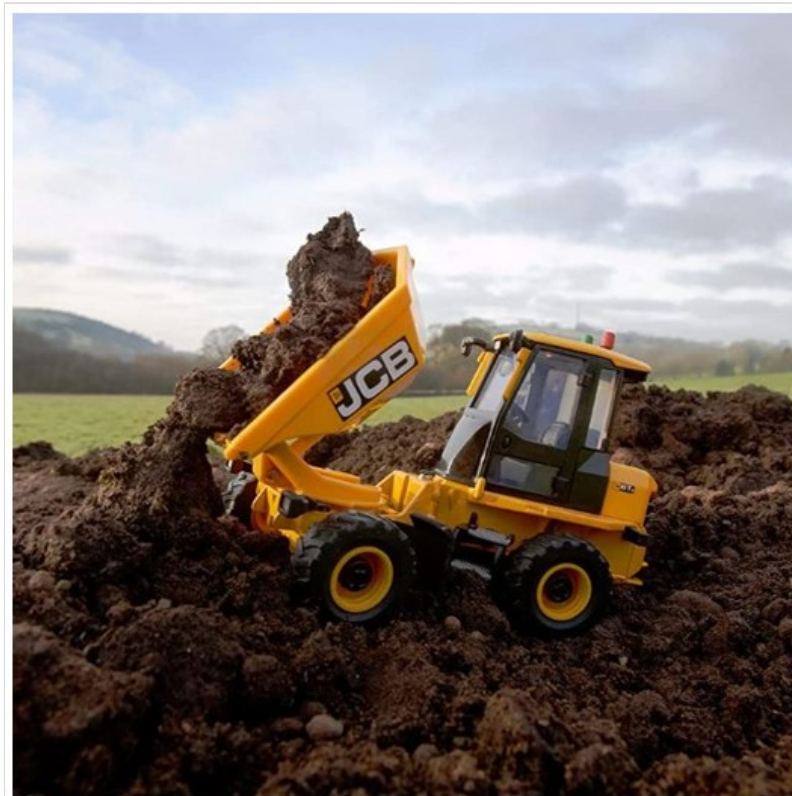

# Britains JCB 6T Dumper Truck 1:32 Scale

47-95063

 **ernestDOE**  
Where you can buy with confidence

# Britains JCB 6T Dumper Truck 1:32 Scale

47-95063

 **ernestDOE**  
Where you can buy with confidence

Our Price: £20.35

**Description**

## Britains JCB 6T Dumper Truck 1:32 Scale

Constructed from Die cast metal & precision moulded durable plastic with authentic detailing throughout.

Guaranteed to maximise productivity wherever you deploy it, this model captures every detail including tipping & swivel features plus flat skip side designs enable effective material discharge.

The JCB 6 tonne site dumper is compatible with Britains 1:32 scale machinery and accessories.

Suitable for children 3+ and collectors alike.

Like this Britains JCB Dumper Truck? Why not browse our complete [Gifts & Toys](#) range.