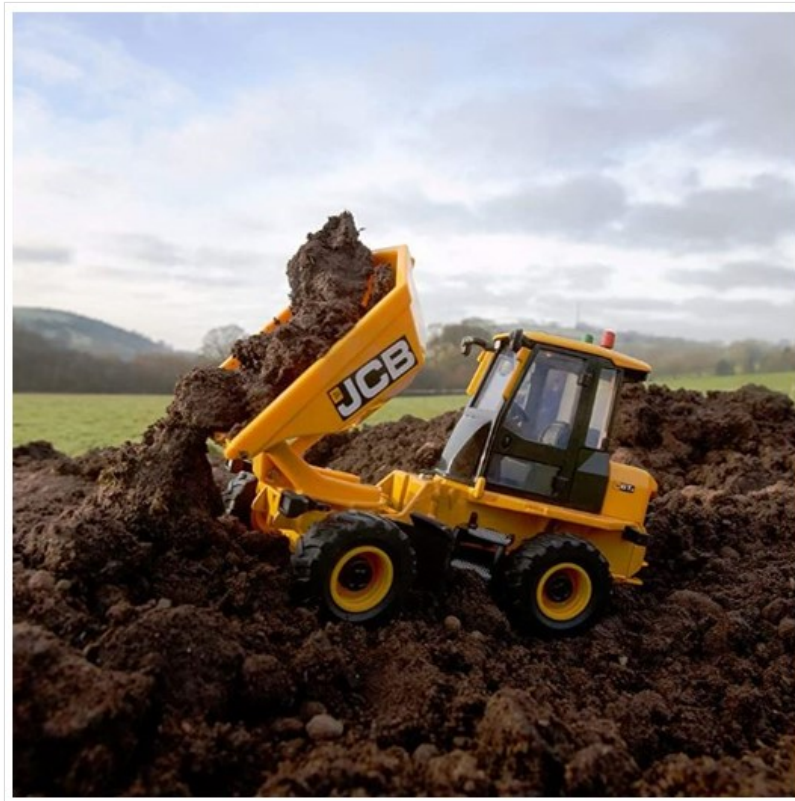

# Britains JCB 6T Dumper Truck 1:32 Scale

47-95063

 **ernestDOE**  
Where you can buy with confidence

# Britains JCB 6T Dumper Truck 1:32 Scale

47-95063

 **ernestDOE**  
Where you can buy with confidence

Our Price: £20.35

**Description**

## Britains JCB 6T Dumper Truck 1:32 Scale

Constructed from Die cast metal & precision moulded durable plastic with authentic detailing throughout.

Guaranteed to maximise productivity wherever you deploy it, this model captures every detail including tipping & swivel features plus flat skip side designs enable effective material discharge.

The JCB 6 tonne site dumper is compatible with Britains 1:32 scale machinery and accessories.

Suitable for children 3+ and collectors alike.

Like this Britains JCB Dumper Truck? Why not browse our complete [Gifts & Toys](#) range.