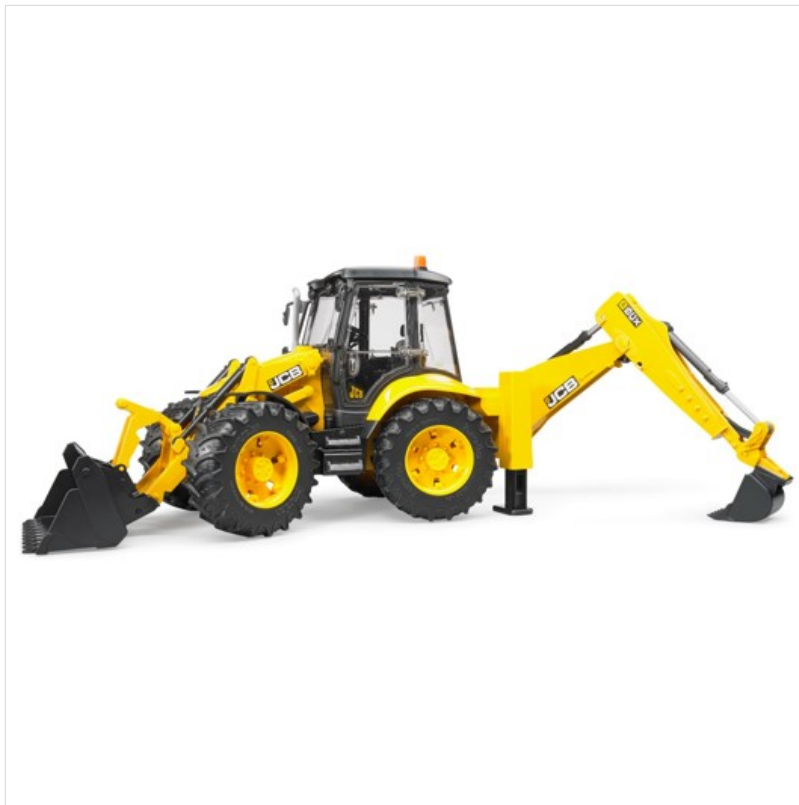

Bruder JCB 5CX eco Backhoe Loader 1:16 Scale

47-95919

 **ernestDOE**
Where you can buy with confidence

Bruder JCB 5CX eco Backhoe Loader 1:16 Scale

47-95919

 **ernestDOE**
Where you can buy with confidence

Our Price: £55

Description

Bruder JCB 5CX eco Backhoe Loader 1:16 Scale

47-95919

Bruder JCB 5CX eco Backhoe Loader 1:16 Scale

Manufactured from high quality plastic with authentic detailing and active working parts.

Features include an automotive body with stabilizer legs, tilting bucket, functional backhoe loader and changeable front scoop. The drivers cab has a swivel seat and the chassis has four wheel steering & off road front axle. Big tread tyres complete the picture.

Indoors or Outdoors, sure to keep any young digger fan engaged for hours upon end.

Dimensions: 41.1 cm × 17.2 cm × 25.0 cm.

Like this Bruder JCB Backhoe Loader? Why not browse our complete [Gifts & Toys](#) range.