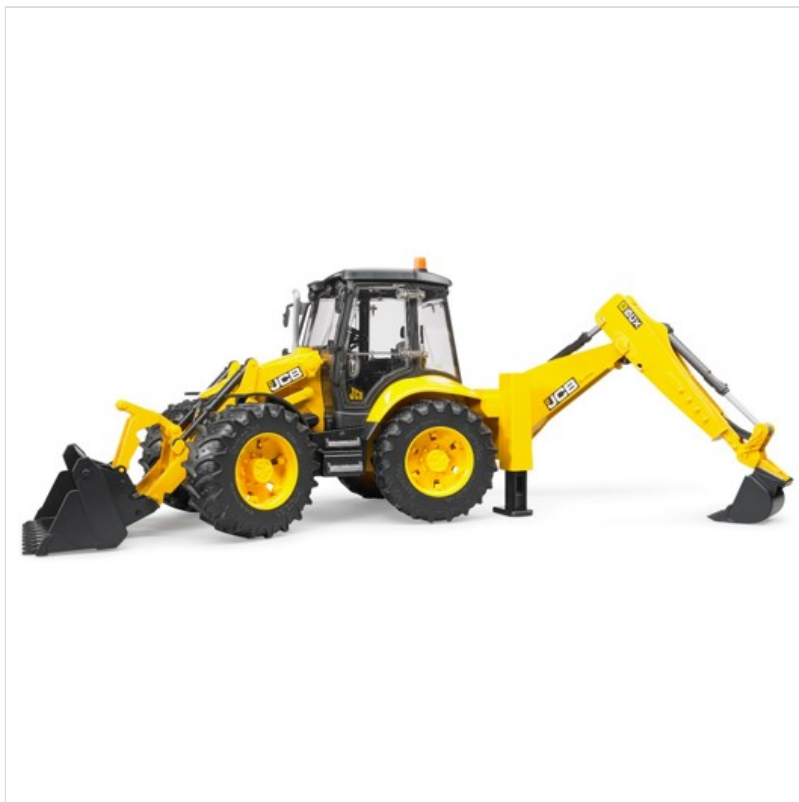

Bruder JCB 5CX eco Backhoe Loader 1:16 Scale

47-95919

 **ernestDOE**
Where you can buy with confidence

Bruder JCB 5CX eco Backhoe Loader 1:16 Scale

47-95919

 **ernestDOE**
Where you can buy with confidence

Our Price: £55

Description

Bruder JCB 5CX eco Backhoe Loader 1:16 Scale

47-95919

Bruder JCB 5CX eco Backhoe Loader 1:16 Scale

Manufactured from high quality plastic with authentic detailing and active working parts.

Features include an automotive body with stabilizer legs, tilting bucket, functional backhoe loader and changeable front scoop. The drivers cab has a swivel seat and the chassis has four wheel steering & off road front axle. Big tread tyres complete the picture.

Indoors or Outdoors, sure to keep any young digger fan engaged for hours upon end.

Dimensions: 41.1 cm × 17.2 cm × 25.0 cm.

Like this Bruder JCB Backhoe Loader? Why not browse our complete [Gifts & Toys](#) range.