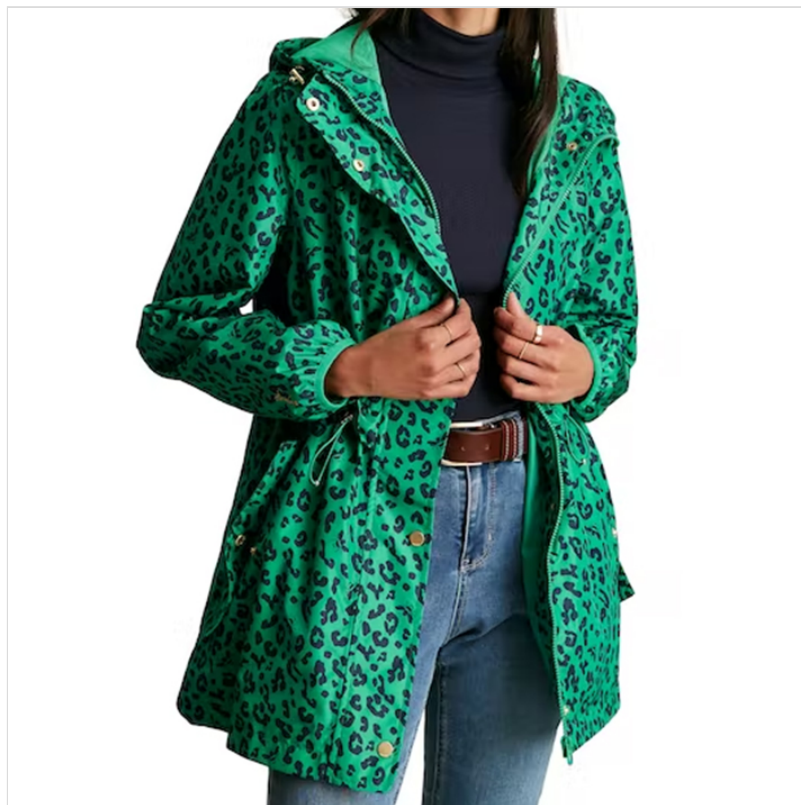

Private: Joules Brookside Print Short Waterproof Jacket Bee Leopard

21-H00001P

Private: Joules Brookside Print Short Waterproof Jacket Bee Leopard

21-H00001P

Private: Joules Brookside Print Short Waterproof Jacket Bee Leopard

21-H00001P

Our Price: £59.95

Description

Joules Brookside Print Short Waterproof Jacket Bee Leopard

You can't always predict the weather, but you can always be prepared, which is why the Brookside Packaway is the perfect lightweight companion this season.

Falling just below the thigh and featuring an adjustable waist for a flattering fit, the design has all the essential features you'd expect from a waterproof, including hood with storm peak, zip & popper fastening and elasticated cuffs.

Splashed with a Joules bespoke print to ensure you stand out in any storm, it's stylish, quirky and when not in use, folds into a dinky little pouch for a compact stash away in your bag.

Back Length: 80.5cm (based on UK Size 12).